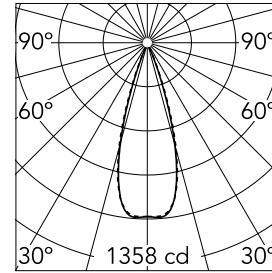

Light Shadow Fixed No Trim Dali Version 2 Spots Optic Flood

03.9208.40ADA - White/Gold

Recessed integrated luminaire with 2 LED lighting spots. Remote power supply included (220-240V).

Main specifications

Number of heads	1	Net lumen (lm)	441
Lamp category	LED	Mountings	Ceiling recessed
Power (W)	5.4W	Environment	Indoor dry location
CCT (K)	2700K		
CRI	90		

Optical

Lighting type	Direct
LED type	Power LED
Light distribution	Symmetric
Optical type	Flood
Beam angle (°)	33
Beam angle C90-270 (°)	33

Physical

Color	White/Gold
Orientation	Fixed
Recessed depth (mm)	150
Weight (kg)	0.25
Length (mm)	70

Note

It requires a pre-installation frame, to be ordered separately.

Light Shadow Fixed No Trim Dali Version 2 Spots Optic Flood