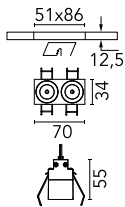

Number of heads	1	Net lumen (lm)	441
Lamp category	LED	Mountings	Ceiling recessed
Power (W)	5.4W	Environment	Indoor dry location
CCT (K)	2700K		
CRI	90		

Optical

Lighting type	Direct
LED type	Power LED
Light distribution	Symmetric
Optical type	Flood
Beam angle (°)	33
Beam angle C90-270 (°)	33

Beam Angle:	33°		
	h(m)	E(lx)	D(m)
1	1358	0.60	
2	340	1.20	
3	151	1.79	
4	85	2.39	
5	54	2.99	

Luminous flux luminaire
441 lm (EXTREME CUT OFF)

Electrical

Frequency (Hz)	50/60	Emergency	Without
Voltage (V)	220.00	Insulation class	II
Dimmable	Yes		
Driver	Remote included		
Driver type	Dimmable DALI		
	1		

Physical

Color	White/Gold
Orientation	Fixed
Recessed depth (mm)	150
Weight (kg)	0.25
Length (mm)	70

Note

It requires a pre-installation frame, to be ordered separately.

Light Shadow Fixed No Trim Dali Version 2 Spots Optic Flood