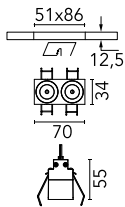

### Main specifications

<b>Number of heads</b>	1	<b>Net lumen (lm)</b>	454
<b>Lamp category</b>	LED	<b>Mountings</b>	Ceiling recessed
<b>Power (W)</b>	5.4W	<b>Environment</b>	Indoor dry location
<b>CCT (K)</b>	2700K		
<b>CRI</b>	90		

### Physical

<b>Color</b>	White/Chrome
<b>Orientation</b>	Fixed
<b>Recessed depth (mm)</b>	150
<b>Weight (kg)</b>	0.25
<b>Length (mm)</b>	70