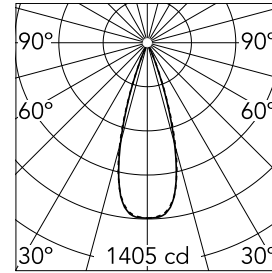

### Main specifications

<b>Number of heads</b>	1	<b>Net lumen (lm)</b>	454
<b>Lamp category</b>	LED	<b>Mountings</b>	Ceiling recessed
<b>Power (W)</b>	5.4W	<b>Environment</b>	Indoor dry location
<b>CCT (K)</b>	2700K		
<b>CRI</b>	90		

### Optical

<b>Lighting type</b>	Direct
<b>LED type</b>	Power LED
<b>Light distribution</b>	Symmetric
<b>Optical type</b>	Flood
<b>Beam angle (°)</b>	33
<b>Beam angle C90-270 (°)</b>	33

<b>Beam Angle:</b>	33°	
<b>h(m)</b>	<b>E(lx)</b>	<b>D(m)</b>
1	1405	0.60
2	351	1.19
3	156	1.79
4	88	2.38
5	56	2.98

Luminous flux luminaire  
454 lm (EXTREME CUT OFF)

### Physical

<b>Color</b>	White/Chrome
<b>Orientation</b>	Fixed
<b>Recessed depth (mm)</b>	150
<b>Weight (kg)</b>	0.25
<b>Length (mm)</b>	70