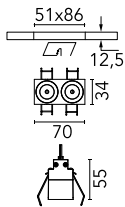

Number of heads	1	Net lumen (lm)	454
Lamp category	LED	Mountings	Ceiling recessed
Power (W)	5.4W	Environment	Indoor dry location
CCT (K)	2700K		
CRI	90		

Optical

Lighting type	Direct
LED type	Power LED
Light distribution	Symmetric
Optical type	Flood
Beam angle (°)	33
Beam angle C90-270 (°)	33

Beam Angle:	33°		
	h(m)	E(lx)	D(m)
	1	1405	0.60
	2	351	1.19
	3	156	1.79
	4	88	2.38
	5	56	2.98

Luminous flux luminaire
454 lm (EXTREME CUT OFF)

Electrical

Frequency (Hz)	50/60	Emergency	Without
Voltage (V)	220.00	Insulation class	II
Dimmable	Yes		
Driver	Remote included		
Driver type	Dimmable DALI		
	1		

Physical

Color	Black/Chrome
Orientation	Fixed
Recessed depth (mm)	150
Weight (kg)	0.25
Length (mm)	70

Note

It requires a pre-installation frame, to be ordered separately.

Light Shadow Fixed No Trim Dali Version 2 Spots Optic Flood