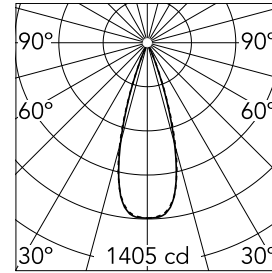

Number of heads	1	Net lumen (lm)	454
Lamp category	LED	Mountings	Ceiling recessed
Power (W)	5.4W	Environment	Indoor dry location
CCT (K)	2700K		
CRI	90		

Optical

Lighting type	Direct
LED type	Power LED
Light distribution	Symmetric
Optical type	Flood
Beam angle (°)	33
Beam angle C90-270 (°)	33

Physical

Color	Black/Chrome
Orientation	Fixed
Recessed depth (mm)	150
Weight (kg)	0.25
Length (mm)	70

Note

It requires a pre-installation frame, to be ordered separately.

Light Shadow Fixed No Trim Dali Version 2 Spots Optic Flood