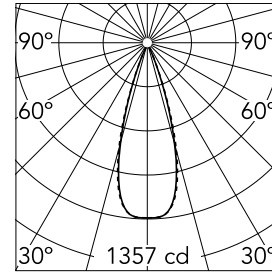

Light Shadow Fixed No Trim Dali Version 2 Spots Optic Flood

■ ■ 03.9206.40ADA - White/Black

Recessed integrated luminaire with 2 LED lighting spots. Remote power supply included (220-240V).

Main specifications

Number of heads	1	Net lumen (lm)	434
Lamp category	LED	Mountings	Ceiling recessed
Power (W)	5.4W	Environment	Indoor dry location
CCT (K)	2700K		
CRI	90		

Optical

Lighting type	Direct
LED type	Power LED
Light distribution	Symmetric
Optical type	Flood
Beam angle (°)	33
Beam angle C90-270 (°)	33

Physical

Color	White/Black
Orientation	Fixed
Recessed depth (mm)	150
Weight (kg)	0.25
Length (mm)	70

Note

It requires a pre-installation frame, to be ordered separately.

Light Shadow Fixed No Trim Dali Version 2 Spots Optic Flood