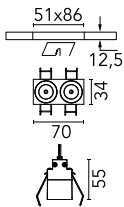

Light Shadow Fixed No Trim Dali Version 2 Spots Optic Flood

■ ■ 03.9206.40ADA - White/Black

Recessed integrated luminaire with 2 LED lighting spots. Remote power supply included (220-240V).

Main specifications

Number of heads	1	Net lumen (lm)	434
Lamp category	LED	Mountings	Ceiling recessed
Power (W)	5.4W	Environment	Indoor dry location
CCT (K)	2700K		
CRI	90		

Optical

Lighting type	Direct
LED type	Power LED
Light distribution	Symmetric
Optical type	Flood
Beam angle (°)	33
Beam angle C90-270 (°)	33

Physical

Color	White/Black
Orientation	Fixed
Recessed depth (mm)	150
Weight (kg)	0.25
Length (mm)	70

Note

It requires a pre-installation frame, to be ordered separately.

Light Shadow Fixed No Trim Dali Version 2 Spots Optic Flood