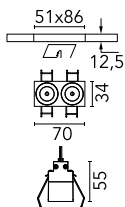

Light Shadow Fixed No Trim Dali Version 2 Spots Optic Flood

03.9206.14ADA - Black/Black

Recessed integrated luminaire with 2 LED lighting spots. Remote power supply included (220-240V).

Main specifications

Number of heads	1	Net lumen (lm)	434
Lamp category	LED	Mountings	Ceiling recessed
Power (W)	5.4W	Environment	Indoor
CCT (K)	2700K		
CRI	90		

Optical

Lighting type	Direct
LED type	Power LED
Light distribution	Symmetric
Optical type	Flood
Beam angle (°)	33
Beam angle C90-270 (°)	33

Physical

Color	Black/Black
Orientation	Fixed
Recessed depth (mm)	150
Weight (kg)	0.25
Length (mm)	70

Note

It requires a pre-installation frame, to be ordered separately.

Light Shadow Fixed No Trim Dali Version 2 Spots Optic Flood