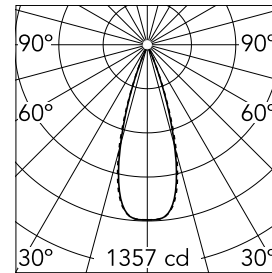

Number of heads	1	Net lumen (lm)	434
Lamp category	LED	Mountings	Ceiling recessed
Power (W)	5.4W	Environment	Indoor
CCT (K)	2700K		
CRI	90		

Optical

Lighting type	Direct
LED type	Power LED
Light distribution	Symmetric
Optical type	Flood
Beam angle (°)	33
Beam angle C90-270 (°)	33

Physical

Color	Black/Black
Orientation	Fixed
Recessed depth (mm)	150
Weight (kg)	0.25
Length (mm)	70

Note

It requires a pre-installation frame, to be ordered separately.

Light Shadow Fixed No Trim Dali Version 2 Spots Optic Flood