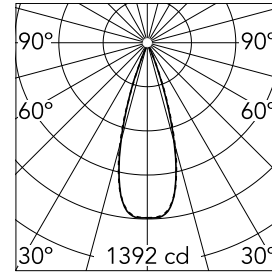

Light Shadow Fixed No Trim Dali Version 2 Spots Optic Flood

03.9205.40ADA - White/White

Recessed integrated luminaire with 2 LED lighting spots. Remote power supply included (220-240V).

Main specifications

Number of heads	1	Net lumen (lm)	447
Lamp category	LED	Mountings	Ceiling recessed
Power (W)	5.4W	Environment	Indoor
CCT (K)	2700K		
CRI	90		

Optical

Lighting type	Direct
LED type	Power LED
Light distribution	Symmetric
Optical type	Flood
Beam angle (°)	33
Beam angle C90-270 (°)	33

Physical

Color	White/White
Orientation	Fixed
Recessed depth (mm)	150
Weight (kg)	0.25
Length (mm)	70

Note

It requires a pre-installation frame, to be ordered separately.

Light Shadow Fixed No Trim Dali Version 2 Spots Optic Flood