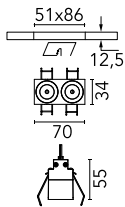

Number of heads	1	Net lumen (lm)	447
Lamp category	LED	Mountings	Ceiling recessed
Power (W)	5.4W	Environment	Indoor
CCT (K)	2700K		
CRI	90		

Optical

Lighting type	Direct
LED type	Power LED
Light distribution	Symmetric
Optical type	Flood
Beam angle (°)	33
Beam angle C90-270 (°)	33

Beam Angle: 33°

h(m)	E(lx)	D(m)
1	1392	0.59
2	348	1.18
3	155	1.78
4	87	2.37
5	56	2.96

Luminous flux luminaire
447 lm (EXTREME CUT OFF)

Electrical

Frequency (Hz)	50/60	Emergency	Without
Voltage (V)	220.00	Insulation class	II
Dimmable	Yes		
Driver	Remote		
Driver type	Electronic dimmable DALI		

Physical

Color	White/White
Orientation	Fixed
Recessed depth (mm)	150
Weight (kg)	0.25
Length (mm)	70

Note

It requires a pre-installation frame, to be ordered separately.

Light Shadow Fixed No Trim Dali Version 2 Spots Optic Flood