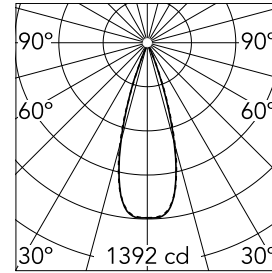

Number of heads	1	Net lumen (lm)	447
Lamp category	LED	Mountings	Ceiling recessed
Power (W)	5.4W	Environment	Indoor
CCT (K)	2700K		
CRI	90		

Optical

Lighting type	Direct
LED type	Power LED
Light distribution	Symmetric
Optical type	Flood
Beam angle (°)	33
Beam angle C90-270 (°)	33

Physical

Color	Black/White
Orientation	Fixed
Recessed depth (mm)	150
Weight (kg)	0.25
Length (mm)	70

Certification / Marking

Note

It requires a pre-installation frame, to be ordered separately.

Light Shadow Fixed No Trim Dali Version 2 Spots Optic Flood