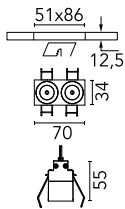

Light Shadow Fixed No Trim Dali Version 2 Spots Optic Flood

■ □ 03.9205.14ADA - Black/White

Recessed integrated luminaire with 2 LED lighting spots. Remote power supply included (220-240V).

Main specifications

Number of heads	1	Net lumen (lm)	447
Lamp category	LED	Mountings	Ceiling recessed
Power (W)	5.4W	Environment	Indoor
CCT (K)	2700K		
CRI	90		

Optical

Lighting type	Direct
LED type	Power LED
Light distribution	Symmetric
Optical type	Flood
Beam angle (°)	33
Beam angle C90-270 (°)	33

Physical

Color	Black/White
Orientation	Fixed
Recessed depth (mm)	150
Weight (kg)	0.25
Length (mm)	70

Certification / Marking

Note

It requires a pre-installation frame, to be ordered separately.

Light Shadow Fixed No Trim Dali Version 2 Spots Optic Flood