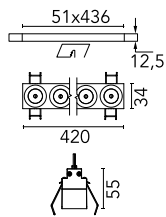

Number of heads	1	Net lumen (lm)	2742
Lamp category	LED	Mountings	Ceiling recessed
Power (W)	32.4W	Environment	Indoor dry location
CCT (K)	3000K		
CRI	90		

Optical

Lighting type	Direct
LED type	Power LED
Light distribution	Symmetric
Optical type	Wide flood
Beam angle (°)	46
Beam angle C90-270 (°)	46

Beam Angle:	46°		
	h(m)	E(lx)	D(m)
1	5049	0.84	
2	1262	1.69	
3	561	2.53	
4	316	3.38	
5	202	4.22	

Luminous flux luminaire
2742 lm (EXTREME CUT OFF)

Electrical

Frequency (Hz)	50/60	Emergency	Without
Voltage (V)	220.00	Insulation class	II
Dimmable	Yes		
Driver	Remote included		
Driver type	Dimmable DALI		
	1		

Physical

Color	White/Gold
Orientation	Fixed
Recessed depth (mm)	75
Weight (kg)	0.66
Length (mm)	420

Note

It requires a pre-installation frame, to be ordered separately.

Light Shadow Fixed No Trim Dali Version 12 Spots Optic Wide Flood