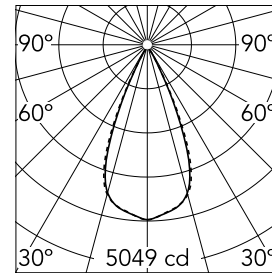

Light Shadow Fixed No Trim Dali Version 12 Spots Optic Wide Flood

03.8381.40ADA - White/Gold

Recessed integrated luminaire with 12 LED lighting spots. Remote power supply included (220-240V).

Main specifications

Number of heads	1	Net lumen (lm)	2742
Lamp category	LED	Mountings	Ceiling recessed
Power (W)	32.4W	Environment	Indoor dry location
CCT (K)	3000K		
CRI	90		

Optical

Lighting type	Direct
LED type	Power LED
Light distribution	Symmetric
Optical type	Wide flood
Beam angle (°)	46
Beam angle C90-270 (°)	46

Physical

Color	White/Gold
Orientation	Fixed
Recessed depth (mm)	75
Weight (kg)	0.66
Length (mm)	420

Note

It requires a pre-installation frame, to be ordered separately.

Light Shadow Fixed No Trim Dali Version 12 Spots Optic Wide Flood