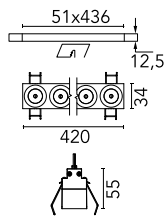

Number of heads	1	Net lumen (lm)	2742
Lamp category	LED	Mountings	Ceiling recessed
Power (W)	32.4W	Environment	Indoor dry location
CCT (K)	3000K		
CRI	90		

Optical

Lighting type	Direct
LED type	Power LED
Light distribution	Symmetric
Optical type	Wide flood
Beam angle (°)	46
Beam angle C90-270 (°)	46

Beam Angle:	46°		
	h(m)	E(lx)	D(m)
	1	5049	0.84
	2	1262	1.69
	3	561	2.53
	4	316	3.38
	5	202	4.22

Luminous flux luminaire
2742 lm (EXTREME CUT OFF)

Electrical

Frequency (Hz)	50/60	Emergency	Without
Voltage (V)	220.00	Insulation class	II
Dimmable	Yes		
Driver	Remote included		
Driver type	Dimmable DALI		
	1		

Physical

Color	Black/Gold
Orientation	Fixed
Recessed depth (mm)	75
Weight (kg)	0.66
Length (mm)	420

Note

It requires a pre-installation frame, to be ordered separately.

Light Shadow Fixed No Trim Dali Version 12 Spots Optic Wide Flood