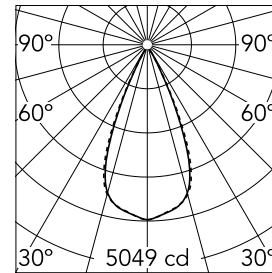

Number of heads	1	Net lumen (lm)	2742
Lamp category	LED	Mountings	Ceiling recessed
Power (W)	32.4W	Environment	Indoor dry location
CCT (K)	3000K		
CRI	90		

Optical

Lighting type	Direct
LED type	Power LED
Light distribution	Symmetric
Optical type	Wide flood
Beam angle (°)	46
Beam angle C90-270 (°)	46

Physical

Color	Black/Gold
Orientation	Fixed
Recessed depth (mm)	75
Weight (kg)	0.66
Length (mm)	420

Note

It requires a pre-installation frame, to be ordered separately.

Light Shadow Fixed No Trim Dali Version 12 Spots Optic Wide Flood