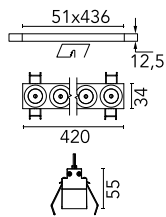

Number of heads	1	Net lumen (lm)	2830
Lamp category	LED	Mountings	Ceiling recessed
Power (W)	32.4W	Environment	Indoor dry location
CCT (K)	3000K		
CRI	90		

Optical

Lighting type	Direct
LED type	Power LED
Light distribution	Symmetric
Optical type	Wide flood
Beam angle (°)	44
Beam angle C90-270 (°)	44

Beam Angle:	44°		
	h(m)	E(lx)	D(m)
1	5900	0.80	
2	1475	1.60	
3	656	2.40	
4	369	3.19	
5	236	3.99	

Luminous flux luminaire
2830 lm (EXTREME CUT OFF)

Electrical

Frequency (Hz)	50/60	Emergency	Without
Voltage (V)	220.00	Insulation class	II
Dimmable	Yes		
Driver	Remote included		
Driver type	Dimmable DALI		
	1		

Physical

Color	Black/Chrome
Orientation	Fixed
Recessed depth (mm)	75
Weight (kg)	0.66
Length (mm)	420

Note

It requires a pre-installation frame, to be ordered separately.

Light Shadow Fixed No Trim Dali Version 12 Spots Optic Wide Flood