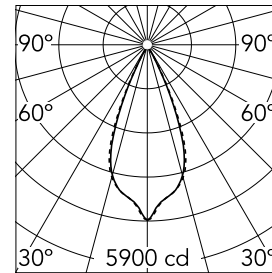

Number of heads	1	Net lumen (lm)	2830
Lamp category	LED	Mountings	Ceiling recessed
Power (W)	32.4W	Environment	Indoor dry location
CCT (K)	3000K		
CRI	90		

Optical

Lighting type	Direct
LED type	Power LED
Light distribution	Symmetric
Optical type	Wide flood
Beam angle (°)	44
Beam angle C90-270 (°)	44

Physical

Color	Black/Chrome
Orientation	Fixed
Recessed depth (mm)	75
Weight (kg)	0.66
Length (mm)	420

Note

It requires a pre-installation frame, to be ordered separately.

Light Shadow Fixed No Trim Dali Version 12 Spots Optic Wide Flood