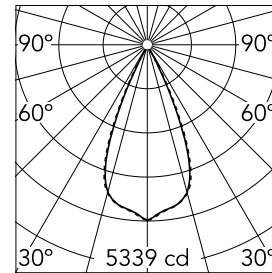

Number of heads	1	Net lumen (lm)	2815
Lamp category	LED	Mountings	Ceiling recessed
Power (W)	32.4W	Environment	Indoor dry location
CCT (K)	3000K		
CRI	90		

Optical

Lighting type	Direct
LED type	Power LED
Light distribution	Symmetric
Optical type	Wide flood
Beam angle (°)	46
Beam angle C90-270 (°)	46

Physical

Color	White/Black
Orientation	Fixed
Recessed depth (mm)	75
Weight (kg)	0.66
Length (mm)	420

Note

It requires a pre-installation frame, to be ordered separately.

Light Shadow Fixed No Trim Dali Version 12 Spots Optic Wide Flood