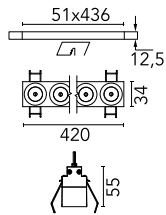

Number of heads	1	Net lumen (lm)	2815
Lamp category	LED	Mountings	Ceiling recessed
Power (W)	32.4W	Environment	Indoor dry location
CCT (K)	3000K		
CRI	90		

Optical

Lighting type	Direct
LED type	Power LED
Light distribution	Symmetric
Optical type	Wide flood
Beam angle (°)	46
Beam angle C90-270 (°)	46

Beam Angle:	46°		
	h(m)	E(lx)	D(m)
	1	5339	0.84
	2	1335	1.69
	3	593	2.53
	4	334	3.38
	5	214	4.22

Luminous flux luminaire
2815 lm (EXTREME CUT OFF)

Electrical

Frequency (Hz)	50/60	Emergency	Without
Voltage (V)	220.00	Insulation class	II
Dimmable	Yes		
Driver	Remote included		
Driver type	Dimmable DALI		
	1		

Physical

Color	White/Black
Orientation	Fixed
Recessed depth (mm)	75
Weight (kg)	0.66
Length (mm)	420

Note

It requires a pre-installation frame, to be ordered separately.

Light Shadow Fixed No Trim Dali Version 12 Spots Optic Wide Flood