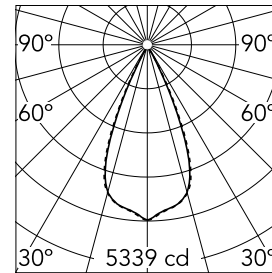

Number of heads	1	Net lumen (lm)	2815
Lamp category	LED	Mountings	Ceiling recessed
Power (W)	32.4W	Environment	Indoor
CCT (K)	3000K		
CRI	90		

Optical

Lighting type	Direct
LED type	Power LED
Light distribution	Symmetric
Optical type	Wide flood
Beam angle (°)	46
Beam angle C90-270 (°)	46

Physical

Color	Black/Black
Orientation	Fixed
Recessed depth (mm)	75
Weight (kg)	0.66
Length (mm)	420

Note

It requires a pre-installation frame, to be ordered separately.

Light Shadow Fixed No Trim Dali Version 12 Spots Optic Wide Flood