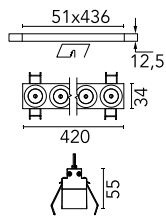

Number of heads	1	Net lumen (lm)	2815
Lamp category	LED	Mountings	Ceiling recessed
Power (W)	32.4W	Environment	Indoor
CCT (K)	3000K		
CRI	90		

Optical

Lighting type	Direct
LED type	Power LED
Light distribution	Symmetric
Optical type	Wide flood
Beam angle (°)	46
Beam angle C90-270 (°)	46

Beam Angle: 46°

h(m)	E(lx)	D(m)
1	5339	0.84
2	1335	1.69
3	593	2.53
4	334	3.38
5	214	4.22

Luminous flux luminaire
2815 lm (EXTREME CUT OFF)

Electrical

Frequency (Hz)	50/60	Emergency	Without
Voltage (V)	220.00	Insulation class	II
Dimmable	Yes		
Driver	Remote		
Driver type	Electronic dimmable push, Electronic dimmable DALI		

Physical

Color	Black/Black
Orientation	Fixed
Recessed depth (mm)	75
Weight (kg)	0.66
Length (mm)	420

Note

It requires a pre-installation frame, to be ordered separately.

Light Shadow Fixed No Trim Dali Version 12 Spots Optic Wide Flood