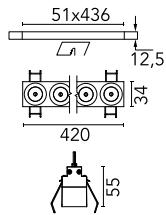

Electrical

Frequency (Hz)	50/60	Emergency	Without
Voltage (V)	220.00	Insulation class	II
Dimmable	Yes		
Driver	Remote		
Driver type	Electronic dimmable push, Electronic dimmable DALI		

Physical

Color	White/White
Orientation	Fixed
Recessed depth (mm)	75
Weight (kg)	0.66
Length (mm)	420

Note

It requires a pre-installation frame, to be ordered separately.