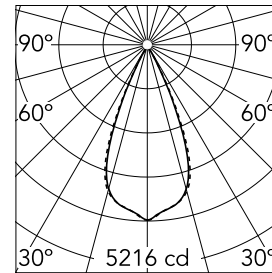

Light Shadow Fixed No Trim Dali Version 12 Spots Optic Wide Flood

03.8378.40ADA - White/White

Recessed integrated luminaire with 12 LED lighting spots. Remote power supply included (220-240V).

Main specifications

Number of heads	1	Net lumen (lm)	2799
Lamp category	LED	Mountings	Ceiling recessed
Power (W)	32.4W	Environment	Indoor
CCT (K)	3000K		
CRI	90		

Optical

Lighting type	Direct
LED type	Power LED
Light distribution	Symmetric
Optical type	Wide flood
Beam angle (°)	45
Beam angle C90-270 (°)	45

Physical

Color	White/White
Orientation	Fixed
Recessed depth (mm)	75
Weight (kg)	0.66
Length (mm)	420

Note

It requires a pre-installation frame, to be ordered separately.

Light Shadow Fixed No Trim Dali Version 12 Spots Optic Wide Flood