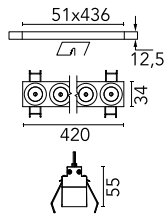

Electrical

Frequency (Hz)	50/60	Emergency	Without
Voltage (V)	220.00	Insulation class	II
Dimmable	Yes		
Driver	Remote		
Driver type	Electronic dimmable push, Electronic dimmable DALI		

Physical

Color	Black/White
Orientation	Fixed
Recessed depth (mm)	75
Weight (kg)	0.66
Length (mm)	420

Note

It requires a pre-installation frame, to be ordered separately.