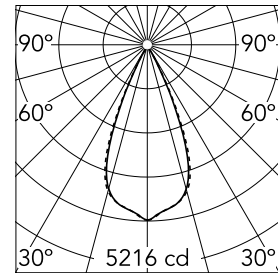

Number of heads	1	Net lumen (lm)	2799
Lamp category	LED	Mountings	Ceiling recessed
Power (W)	32.4W	Environment	Indoor
CCT (K)	3000K		
CRI	90		

Optical

Lighting type	Direct
LED type	Power LED
Light distribution	Symmetric
Optical type	Wide flood
Beam angle (°)	45
Beam angle C90-270 (°)	45

Physical

Color	Black/White
Orientation	Fixed
Recessed depth (mm)	75
Weight (kg)	0.66
Length (mm)	420

Note

It requires a pre-installation frame, to be ordered separately.

Light Shadow Fixed No Trim Dali Version 12 Spots Optic Wide Flood