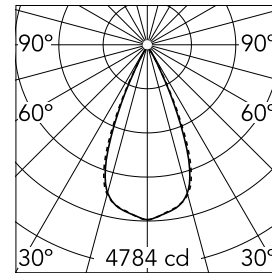

### Main specifications

|                        |       |                       |                     |
|------------------------|-------|-----------------------|---------------------|
| <b>Number of heads</b> | 1     | <b>Net lumen (lm)</b> | 2597                |
| <b>Lamp category</b>   | LED   | <b>Mountings</b>      | Ceiling recessed    |
| <b>Power (W)</b>       | 32.4W | <b>Environment</b>    | Indoor dry location |
| <b>CCT (K)</b>         | 2700K |                       |                     |
| <b>CRI</b>             | 90    |                       |                     |

### Optical

|                               |            |
|-------------------------------|------------|
| <b>Lighting type</b>          | Direct     |
| <b>LED type</b>               | Power LED  |
| <b>Light distribution</b>     | Symmetric  |
| <b>Optical type</b>           | Wide flood |
| <b>Beam angle (°)</b>         | 46         |
| <b>Beam angle C90-270 (°)</b> | 46         |

Beam Angle: 46°

| h(m) | E(lx) | D(m) |
|------|-------|------|
| 1    | 4784  | 0.84 |
| 2    | 1196  | 1.69 |
| 3    | 532   | 2.53 |
| 4    | 299   | 3.38 |
| 5    | 191   | 4.22 |

Luminous flux luminaire  
2597 lm (EXTREME CUT OFF)

### Physical

|                            |            |
|----------------------------|------------|
| <b>Color</b>               | Black/Gold |
| <b>Orientation</b>         | Fixed      |
| <b>Recessed depth (mm)</b> | 75         |
| <b>Weight (kg)</b>         | 0.66       |
| <b>Length (mm)</b>         | 420        |