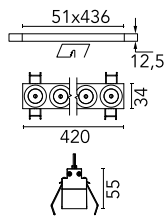

### Main specifications

|                        |       |                       |                     |
|------------------------|-------|-----------------------|---------------------|
| <b>Number of heads</b> | 1     | <b>Net lumen (lm)</b> | 2597                |
| <b>Lamp category</b>   | LED   | <b>Mountings</b>      | Ceiling recessed    |
| <b>Power (W)</b>       | 32.4W | <b>Environment</b>    | Indoor dry location |
| <b>CCT (K)</b>         | 2700K |                       |                     |
| <b>CRI</b>             | 90    |                       |                     |

### Optical

|                               |            |
|-------------------------------|------------|
| <b>Lighting type</b>          | Direct     |
| <b>LED type</b>               | Power LED  |
| <b>Light distribution</b>     | Symmetric  |
| <b>Optical type</b>           | Wide flood |
| <b>Beam angle (°)</b>         | 46         |
| <b>Beam angle C90-270 (°)</b> | 46         |

Beam Angle: 46°

| h(m) | E(lx) | D(m) |
|------|-------|------|
| 1    | 4784  | 0.84 |
| 2    | 1196  | 1.69 |
| 3    | 532   | 2.53 |
| 4    | 299   | 3.38 |
| 5    | 191   | 4.22 |

Luminous flux luminaire  
2597 lm (EXTREME CUT OFF)

### Physical

|                            |            |
|----------------------------|------------|
| <b>Color</b>               | Black/Gold |
| <b>Orientation</b>         | Fixed      |
| <b>Recessed depth (mm)</b> | 75         |
| <b>Weight (kg)</b>         | 0.66       |
| <b>Length (mm)</b>         | 420        |