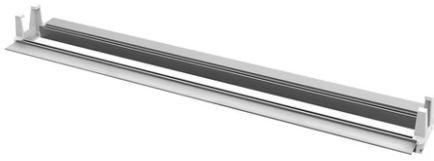

Light Shadow Fixed No Trim Dali Version 12 Spots Optic Wide Flood

03.8376.40ADA - White/Chrome

Recessed integrated luminaire with 12 LED lighting spots. Remote power supply included (220-240V).

Main specifications

Number of heads	1	Net lumen (lm)	2681
Lamp category	LED	Mountings	Ceiling recessed
Power (W)	32.4W	Environment	Indoor dry location
CCT (K)	2700K		
CRI	90		

Optical

Lighting type	Direct
LED type	Power LED
Light distribution	Symmetric
Optical type	Wide flood
Beam angle (°)	44
Beam angle C90-270 (°)	44

Physical

Color	White/Chrome
Orientation	Fixed
Recessed depth (mm)	75
Weight (kg)	0.66
Length (mm)	420

Note

It requires a pre-installation frame, to be ordered separately.

Light Shadow Fixed No Trim Dali Version 12 Spots Optic Wide Flood

Pre-installation Frame
08.0513.00

Accessory for mounting of No Trim
continuous line.
08.0052.90