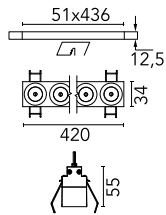

Number of heads	1	Net lumen (lm)	2681
Lamp category	LED	Mountings	Ceiling recessed
Power (W)	32.4W	Environment	Indoor dry location
CCT (K)	2700K		
CRI	90		

Optical

Lighting type	Direct
LED type	Power LED
Light distribution	Symmetric
Optical type	Wide flood
Beam angle (°)	44
Beam angle C90-270 (°)	44

Beam Angle:	44°		
	h(m)	E(lx)	D(m)
	1	5589	0.80
	2	1397	1.60
	3	621	2.40
	4	349	3.19
	5	224	3.99

Luminous flux luminaire
2681 lm (EXTREME CUT OFF)

Electrical

Frequency (Hz)	50/60	Emergency	Without
Voltage (V)	220.00	Insulation class	II
Dimmable	Yes		
Driver	Remote included		
Driver type	Dimmable DALI		
	1		

Physical

Color	White/Chrome
Orientation	Fixed
Recessed depth (mm)	75
Weight (kg)	0.66
Length (mm)	420

Note

It requires a pre-installation frame, to be ordered separately.

Light Shadow Fixed No Trim Dali Version 12 Spots Optic Wide Flood