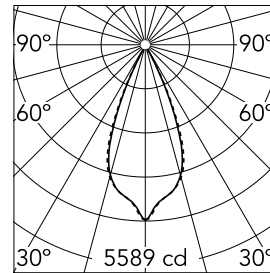

Light Shadow Fixed No Trim Dali Version 12 Spots Optic Wide Flood

03.8376.40ADA - White/Chrome

Recessed integrated luminaire with 12 LED lighting spots. Remote power supply included (220-240V).

Main specifications

Number of heads	1	Net lumen (lm)	2681
Lamp category	LED	Mountings	Ceiling recessed
Power (W)	32.4W	Environment	Indoor dry location
CCT (K)	2700K		
CRI	90		

Optical

Lighting type	Direct
LED type	Power LED
Light distribution	Symmetric
Optical type	Wide flood
Beam angle (°)	44
Beam angle C90-270 (°)	44

Physical

Color	White/Chrome
Orientation	Fixed
Recessed depth (mm)	75
Weight (kg)	0.66
Length (mm)	420

Note

It requires a pre-installation frame, to be ordered separately.

Light Shadow Fixed No Trim Dali Version 12 Spots Optic Wide Flood