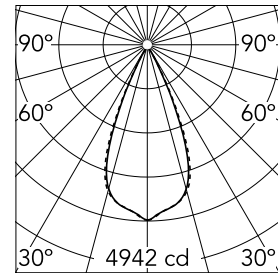

Light Shadow Fixed No Trim Dali Version 12 Spots Optic Wide Flood

03.8374.40ADA - White/White

Recessed integrated luminaire with 12 LED lighting spots. Remote power supply included (220-240V).

Main specifications

Number of heads	1	Net lumen (lm)	2652
Lamp category	LED	Mountings	Ceiling recessed
Power (W)	32.4W	Environment	Indoor dry location
CCT (K)	2700K		
CRI	90		

Optical

Lighting type	Direct
LED type	Power LED
Light distribution	Symmetric
Optical type	Wide flood
Beam angle (°)	45
Beam angle C90-270 (°)	45

Physical

Color	White/White
Orientation	Fixed
Recessed depth (mm)	75
Weight (kg)	0.66
Length (mm)	420

Note

It requires a pre-installation frame, to be ordered separately.

Light Shadow Fixed No Trim Dali Version 12 Spots Optic Wide Flood