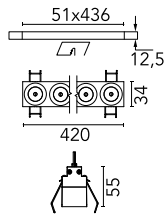

Number of heads	1	Net lumen (lm)	2652
Lamp category	LED	Mountings	Ceiling recessed
Power (W)	32.4W	Environment	Indoor dry location
CCT (K)	2700K		
CRI	90		

Optical

Lighting type	Direct
LED type	Power LED
Light distribution	Symmetric
Optical type	Wide flood
Beam angle (°)	45
Beam angle C90-270 (°)	45

Beam Angle:	45°		
	h(m)	E(lx)	D(m)
1	4942	0.83	
2	1235	1.67	
3	549	2.50	
4	309	3.34	
5	198	4.17	

Luminous flux luminaire
2652 lm (EXTREME CUT OFF)

Electrical

Frequency (Hz)	50/60	Emergency	Without
Voltage (V)	220.00	Insulation class	II
Dimmable	Yes		
Driver	Remote included		
Driver type	Dimmable DALI		
	1		

Physical

Color	White/White
Orientation	Fixed
Recessed depth (mm)	75
Weight (kg)	0.66
Length (mm)	420

Note

It requires a pre-installation frame, to be ordered separately.

Light Shadow Fixed No Trim Dali Version 12 Spots Optic Wide Flood