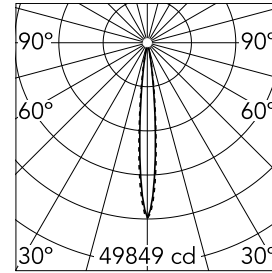

### Main specifications

<b>Number of heads</b>	1	<b>Net lumen (lm)</b>	2817
<b>Lamp category</b>	LED	<b>Mountings</b>	Ceiling recessed
<b>Power (W)</b>	32.4W	<b>Environment</b>	Indoor
<b>CCT (K)</b>	3000K		
<b>CRI</b>	90		

### Optical

<b>Lighting type</b>	Direct
<b>LED type</b>	Power LED
<b>Light distribution</b>	Symmetric
<b>Optical type</b>	Spot
<b>Beam angle (°)</b>	10
<b>Beam angle C90-270 (°)</b>	10

<b>Beam Angle:</b>	10°		
<b>h(m)</b>	<b>E(lx)</b>	<b>D(m)</b>	
1	49849	0.18	
2	12462	0.36	
3	5539	0.55	
4	3116	0.73	
5	1994	0.91	

Luminous flux luminaire  
2817 lm (EXTREME CUT OFF)

### Physical

<b>Color</b>	White/Gold
<b>Orientation</b>	Fixed
<b>Recessed depth (mm)</b>	75
<b>Weight (kg)</b>	0.66
<b>Length (mm)</b>	420