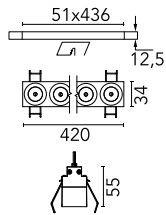

### Main specifications

<b>Number of heads</b>	1	<b>Net lumen (lm)</b>	2817
<b>Lamp category</b>	LED	<b>Mountings</b>	Ceiling recessed
<b>Power (W)</b>	32.4W	<b>Environment</b>	Indoor
<b>CCT (K)</b>	3000K		
<b>CRI</b>	90		

### Optical

<b>Lighting type</b>	Direct
<b>LED type</b>	Power LED
<b>Light distribution</b>	Symmetric
<b>Optical type</b>	Spot
<b>Beam angle (°)</b>	10
<b>Beam angle C90-270 (°)</b>	10

<b>Beam Angle:</b>	10°		
<b>h(m)</b>	<b>E(lx)</b>	<b>D(m)</b>	
1	49849	0.18	
2	12462	0.36	
3	5539	0.55	
4	3116	0.73	
5	1994	0.91	

### Physical

<b>Color</b>	White/Gold
<b>Orientation</b>	Fixed
<b>Recessed depth (mm)</b>	75
<b>Weight (kg)</b>	0.66
<b>Length (mm)</b>	420