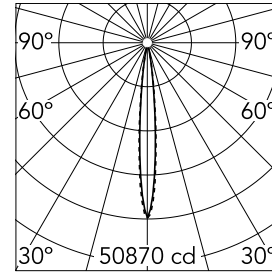

Number of heads	1	Net lumen (lm)	2888
Lamp category	LED	Mountings	Ceiling recessed
Power (W)	32.4W	Environment	Indoor dry location
CCT (K)	3000K		
CRI	90		

Optical

Lighting type	Direct
LED type	Power LED
Light distribution	Symmetric
Optical type	Spot
Beam angle (°)	10
Beam angle C90-270 (°)	10

Physical

Color	Black/Chrome
Orientation	Fixed
Recessed depth (mm)	75
Weight (kg)	0.66
Length (mm)	420

Note

It requires a pre-installation frame, to be ordered separately.

Light Shadow Fixed No Trim Dali Version 12 Spots Optic Spot