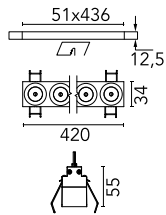

Number of heads	1	Net lumen (lm)	2888
Lamp category	LED	Mountings	Ceiling recessed
Power (W)	32.4W	Environment	Indoor dry location
CCT (K)	3000K		
CRI	90		

Optical

Lighting type	Direct
LED type	Power LED
Light distribution	Symmetric
Optical type	Spot
Beam angle (°)	10
Beam angle C90-270 (°)	10

Beam Angle:	10°		
	h(m)	E(lx)	D(m)
1	50870	0.18	
2	12718	0.36	
3	5652	0.55	
4	3179	0.73	
5	2035	0.91	

Luminous flux luminaire
2888 lm (EXTREME CUT OFF)

Electrical

Frequency (Hz)	50/60	Emergency	Without
Voltage (V)	220.00	Insulation class	II
Dimmable	Yes		
Driver	Remote included		
Driver type	Dimmable DALI		
	1		

Physical

Color	Black/Chrome
Orientation	Fixed
Recessed depth (mm)	75
Weight (kg)	0.66
Length (mm)	420

Note

It requires a pre-installation frame, to be ordered separately.

Light Shadow Fixed No Trim Dali Version 12 Spots Optic Spot