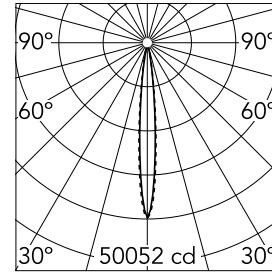

Optical

| | |
|-------------------------------|-----------|
| Lighting type | Direct |
| LED type | Power LED |
| Light distribution | Symmetric |
| Optical type | Spot |
| Beam angle (°) | 10 |
| Beam angle C90-270 (°) | 10 |

| | | | |
|--------------------|--------------|-------------|--|
| Beam Angle: | 10° | | |
| h(m) | E(lx) | D(m) | |
| 1 | 50052 | 0.18 | |
| 2 | 12513 | 0.36 | |
| 3 | 5561 | 0.54 | |
| 4 | 3128 | 0.72 | |
| 5 | 2002 | 0.90 | |