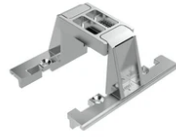

Light Shadow Fixed No Trim Dali Version 12 Spots Optic Spot

Pre-installation Frame
08.0513.00

Accessory for mounting of No Trim
continuous line.
08.0052.90