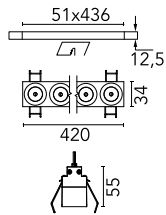

Light Shadow Fixed No Trim Dali Version 12 Spots Optic Spot

03.8881.40ADA - White/Black

Recessed integrated luminaire with 12 LED lighting spots. Remote power supply included (220-240V).