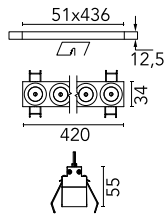

Light Shadow Fixed No Trim Dali Version 12 Spots Optic Spot

03.8881.14ADA - Black/Black

Recessed integrated luminaire with 12 LED lighting spots. Remote power supply included (220-240V).

Main specifications

Number of heads	1	Net lumen (lm)	2773
Lamp category	LED	Mountings	Ceiling recessed
Power (W)	32.4W	Environment	Indoor
CCT (K)	3000K		
CRI	90		

Optical

Lighting type	Direct
LED type	Power LED
Light distribution	Symmetric
Optical type	Spot
Beam angle (°)	10
Beam angle C90-270 (°)	10

Physical

Color	Black/Black
Orientation	Fixed
Recessed depth (mm)	75
Weight (kg)	0.66
Length (mm)	420

Note

It requires a pre-installation frame, to be ordered separately.

Light Shadow Fixed No Trim Dali Version 12 Spots Optic Spot