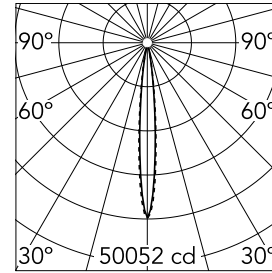

Number of heads	1	Net lumen (lm)	2773
Lamp category	LED	Mountings	Ceiling recessed
Power (W)	32.4W	Environment	Indoor
CCT (K)	3000K		
CRI	90		

Optical

Lighting type	Direct
LED type	Power LED
Light distribution	Symmetric
Optical type	Spot
Beam angle (°)	10
Beam angle C90-270 (°)	10

Physical

Color	Black/Black
Orientation	Fixed
Recessed depth (mm)	75
Weight (kg)	0.66
Length (mm)	420

Note

It requires a pre-installation frame, to be ordered separately.

Light Shadow Fixed No Trim Dali Version 12 Spots Optic Spot