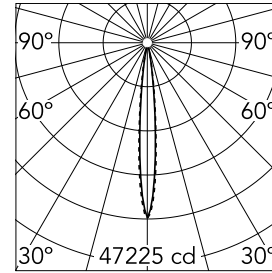

Number of heads	1	Net lumen (lm)	2668
Lamp category	LED	Mountings	Ceiling recessed
Power (W)	32.4W	Environment	Indoor
CCT (K)	2700K		
CRI	90		

Optical

Lighting type	Direct
LED type	Power LED
Light distribution	Symmetric
Optical type	Spot
Beam angle (°)	10
Beam angle C90-270 (°)	10

Certification / Marking

Physical

Color	White/Gold
Orientation	Fixed
Recessed depth (mm)	75
Weight (kg)	0.66
Length (mm)	420

Note

It requires a pre-installation frame, to be ordered separately.

Light Shadow Fixed No Trim Dali Version 12 Spots Optic Spot