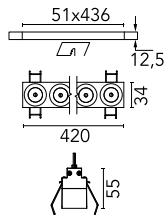

Light Shadow Fixed No Trim Dali Version 12 Spots Optic Spot

03.8879.40ADA - White/Gold

Recessed integrated luminaire with 12 LED lighting spots. Remote power supply included (220-240V).

Main specifications

Number of heads	1	Net lumen (lm)	2668
Lamp category	LED	Mountings	Ceiling recessed
Power (W)	32.4W	Environment	Indoor
CCT (K)	2700K		
CRI	90		

Optical

Lighting type	Direct
LED type	Power LED
Light distribution	Symmetric
Optical type	Spot
Beam angle (°)	10
Beam angle C90-270 (°)	10

Certification / Marking

Physical

Color	White/Gold
Orientation	Fixed
Recessed depth (mm)	75
Weight (kg)	0.66
Length (mm)	420

Note

It requires a pre-installation frame, to be ordered separately.

Light Shadow Fixed No Trim Dali Version 12 Spots Optic Spot