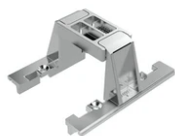

Light Shadow Fixed No Trim Dali Version 12 Spots Optic Spot

03.8879.40ADA - White/Gold

Recessed integrated luminaire with 12 LED lighting spots. Remote power supply included (220-240V).

Main specifications

Certification / Marking

Physical

Color	White/Gold
Orientation	Fixed
Recessed depth (mm)	75
Weight (kg)	0.66
Length (mm)	420

Note

It requires a pre-installation frame, to be ordered separately.

Light Shadow Fixed No Trim Dali Version 12 Spots Optic Spot

Pre-installation Frame
08.0513.00

Accessory for mounting of No Trim
continuous line.
08.0052.90