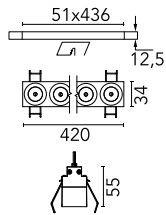

Light Shadow Fixed No Trim Dali Version 12 Spots Optic Spot

03.8877.40ADA - White/Black

Recessed integrated luminaire with 12 LED lighting spots. Remote power supply included (220-240V).

Main specifications

Number of heads	1	Net lumen (lm)	2627
Lamp category	LED	Mountings	Ceiling recessed
Power (W)	32.4W	Environment	Indoor dry location
CCT (K)	2700K		
CRI	90		

Optical

Lighting type	Direct
LED type	Power LED
Light distribution	Symmetric
Optical type	Spot
Beam angle (°)	10
Beam angle C90-270 (°)	10

Physical

Color	White/Black
Orientation	Fixed
Recessed depth (mm)	75
Weight (kg)	0.66
Length (mm)	420

Note

It requires a pre-installation frame, to be ordered separately.

Light Shadow Fixed No Trim Dali Version 12 Spots Optic Spot