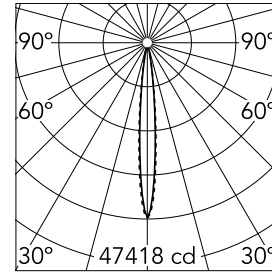

Number of heads	1	Net lumen (lm)	2627
Lamp category	LED	Mountings	Ceiling recessed
Power (W)	32.4W	Environment	Indoor dry location
CCT (K)	2700K		
CRI	90		

Optical

Lighting type	Direct
LED type	Power LED
Light distribution	Symmetric
Optical type	Spot
Beam angle (°)	10
Beam angle C90-270 (°)	10

Physical

Color	White/Black
Orientation	Fixed
Recessed depth (mm)	75
Weight (kg)	0.66
Length (mm)	420

Note

It requires a pre-installation frame, to be ordered separately.

Light Shadow Fixed No Trim Dali Version 12 Spots Optic Spot