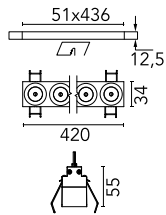

Number of heads	1	Net lumen (lm)	2627
Lamp category	LED	Mountings	Ceiling recessed
Power (W)	32.4W	Environment	Indoor dry location
CCT (K)	2700K		
CRI	90		

Optical

Lighting type	Direct
LED type	Power LED
Light distribution	Symmetric
Optical type	Spot
Beam angle (°)	10
Beam angle C90-270 (°)	10

Beam Angle:	10°		
	h(m)	E(lx)	D(m)
1	47418	0.18	
2	11854	0.36	
3	5269	0.54	
4	2964	0.72	
5	1897	0.90	

Luminous flux luminaire
2627 lm (EXTREME CUT OFF)

Electrical

Frequency (Hz)	50/60	Emergency	Without
Voltage (V)	220.00	Insulation class	II
Dimmable	Yes		
Driver	Remote included		
Driver type	Dimmable DALI		
	1		

Physical

Color	Black/Black
Orientation	Fixed
Recessed depth (mm)	75
Weight (kg)	0.66
Length (mm)	420

Note

It requires a pre-installation frame, to be ordered separately.

Light Shadow Fixed No Trim Dali Version 12 Spots Optic Spot