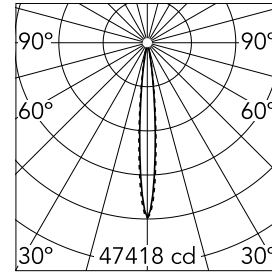

Number of heads	1	Net lumen (lm)	2627
Lamp category	LED	Mountings	Ceiling recessed
Power (W)	32.4W	Environment	Indoor dry location
CCT (K)	2700K		
CRI	90		

Optical

Lighting type	Direct
LED type	Power LED
Light distribution	Symmetric
Optical type	Spot
Beam angle (°)	10
Beam angle C90-270 (°)	10

Physical

Color	Black/Black
Orientation	Fixed
Recessed depth (mm)	75
Weight (kg)	0.66
Length (mm)	420

Note

It requires a pre-installation frame, to be ordered separately.

Light Shadow Fixed No Trim Dali Version 12 Spots Optic Spot