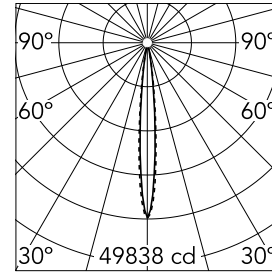

Light Shadow Fixed No Trim Dali Version 12 Spots Optic Spot

03.8876.40ADA - White/White

Recessed integrated luminaire with 12 LED lighting spots. Remote power supply included (220-240V).

Main specifications

Number of heads	1	Net lumen (lm)	2724
Lamp category	LED	Mountings	Ceiling recessed
Power (W)	32.4W	Environment	Indoor dry location
CCT (K)	2700K		
CRI	90		

Optical

Lighting type	Direct
LED type	Power LED
Light distribution	Symmetric
Optical type	Spot
Beam angle (°)	10
Beam angle C90-270 (°)	10

Physical

Color	White/White
Orientation	Fixed
Recessed depth (mm)	75
Weight (kg)	0.66
Length (mm)	420

Note

It requires a pre-installation frame, to be ordered separately.

Light Shadow Fixed No Trim Dali Version 12 Spots Optic Spot