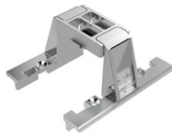

Light Shadow Fixed No Trim Dali Version 12 Spots Optic Spot

03.8876.40ADA - White/White

Recessed integrated luminaire with 12 LED lighting spots. Remote power supply included (220-240V).

Main specifications

Physical

Color	White/White
Orientation	Fixed
Recessed depth (mm)	75
Weight (kg)	0.66
Length (mm)	420

Note

It requires a pre-installation frame, to be ordered separately.

Light Shadow Fixed No Trim Dali Version 12 Spots Optic Spot

Accessory for mounting of No Trim
continuous line.
08.0052.90

Pre-installation Frame
08.0513.00