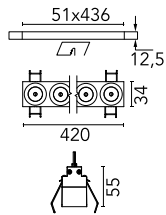

Number of heads	1	Net lumen (lm)	2724
Lamp category	LED	Mountings	Ceiling recessed
Power (W)	32.4W	Environment	Indoor dry location
CCT (K)	2700K		
CRI	90		

Optical

Lighting type	Direct
LED type	Power LED
Light distribution	Symmetric
Optical type	Spot
Beam angle (°)	10
Beam angle C90-270 (°)	10

Beam Angle:	10°		
	h(m)	E(lx)	D(m)
1	49838	0.17	
2	12459	0.35	
3	5538	0.52	
4	3115	0.70	
5	1994	0.87	

Luminous flux luminaire
2724 lm (EXTREME CUT OFF)

Electrical

Frequency (Hz)	50/60	Emergency	Without
Voltage (V)	220.00	Insulation class	II
Dimmable	Yes		
Driver	Remote included		
Driver type	Dimmable DALI		
	1		

Physical

Color	White/White
Orientation	Fixed
Recessed depth (mm)	75
Weight (kg)	0.66
Length (mm)	420

Note

It requires a pre-installation frame, to be ordered separately.

Light Shadow Fixed No Trim Dali Version 12 Spots Optic Spot