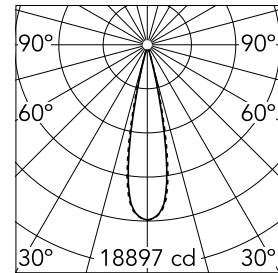

### Main specifications

<b>Number of heads</b>	1	<b>Net lumen (lm)</b>	2827
<b>Lamp category</b>	LED	<b>Mountings</b>	Ceiling recessed
<b>Power (W)</b>	32.4W	<b>Environment</b>	Indoor dry location
<b>CCT (K)</b>	3000K		
<b>CRI</b>	90		

### Optical

<b>Lighting type</b>	Direct
<b>LED type</b>	Power LED
<b>Light distribution</b>	Symmetric
<b>Optical type</b>	Medium
<b>Beam angle (°)</b>	22
<b>Beam angle C90-270 (°)</b>	22

Beam Angle: 22°

	h(m)	E(lx)	D(m)
1	18897	0.39	
2	4724	0.78	
3	2100	1.17	
4	1181	1.56	
5	756	1.95	

Luminous flux luminaire  
2827 lm (EXTREME CUT OFF)

### Physical

<b>Color</b>	Black/Gold
<b>Orientation</b>	Fixed
<b>Recessed depth (mm)</b>	75
<b>Weight (kg)</b>	0.66
<b>Length (mm)</b>	420