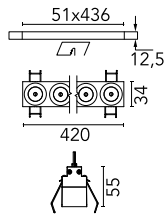

### Optical

<b>Lighting type</b>	Direct
<b>LED type</b>	Power LED
<b>Light distribution</b>	Symmetric
<b>Optical type</b>	Medium
<b>Beam angle (°)</b>	22
<b>Beam angle C90-270 (°)</b>	22

Beam Angle: 22°

	h(m)	E(lx)	D(m)
1	18897	0.39	
2	4724	0.78	
3	2100	1.17	
4	1181	1.56	
5	756	1.95	

Luminous flux luminaire  
2827 lm (EXTREME CUT OFF)

### Physical

<b>Color</b>	Black/Gold
<b>Orientation</b>	Fixed
<b>Recessed depth (mm)</b>	75
<b>Weight (kg)</b>	0.66
<b>Length (mm)</b>	420