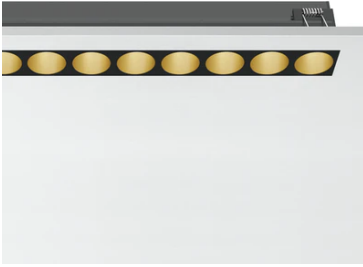

## Light Shadow Fixed No Trim Dali Version 12 Spots Optic Medium

03.9273.14ADA - Black/Gold

Recessed integrated luminaire with 12 LED lighting spots. Remote power supply included (220-240V).

### Main specifications

<b>Number of heads</b>	1	<b>Net lumen (lm)</b>	2827
<b>Lamp category</b>	LED	<b>Mountings</b>	Ceiling recessed
<b>Power (W)</b>	32.4W	<b>Environment</b>	Indoor dry location
<b>CCT (K)</b>	3000K		
<b>CRI</b>	90		

### Optical

<b>Lighting type</b>	Direct
<b>LED type</b>	Power LED
<b>Light distribution</b>	Symmetric
<b>Optical type</b>	Medium
<b>Beam angle (°)</b>	22
<b>Beam angle C90-270 (°)</b>	22

Beam Angle: 22°

### Physical

<b>Color</b>	Black/Gold
<b>Orientation</b>	Fixed
<b>Recessed depth (mm)</b>	75
<b>Weight (kg)</b>	0.66
<b>Length (mm)</b>	420