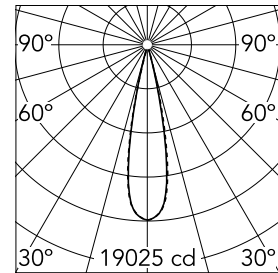

Light Shadow Fixed No Trim Dali Version 12 Spots Optic Medium

03.9270.40ADA - White/White

Recessed integrated luminaire with 12 LED lighting spots. Remote power supply included (220-240V).

Main specifications

Number of heads	1	Net lumen (lm)	2846
Lamp category	LED	Mountings	Ceiling recessed
Power (W)	32.4W	Environment	Indoor dry location
CCT (K)	3000K		
CRI	90		

Optical

Lighting type	Direct
LED type	Power LED
Light distribution	Symmetric
Optical type	Medium
Beam angle (°)	22
Beam angle C90-270 (°)	22

Physical

Color	White/White
Orientation	Fixed
Recessed depth (mm)	75
Weight (kg)	0.66
Length (mm)	420

Note

It requires a pre-installation frame, to be ordered separately.

Light Shadow Fixed No Trim Dali Version 12 Spots Optic Medium