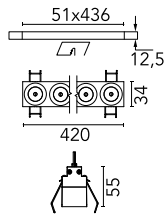

Number of heads	1	Net lumen (lm)	2846
Lamp category	LED	Mountings	Ceiling recessed
Power (W)	32.4W	Environment	Indoor dry location
CCT (K)	3000K		
CRI	90		

Optical

Lighting type	Direct
LED type	Power LED
Light distribution	Symmetric
Optical type	Medium
Beam angle (°)	22
Beam angle C90-270 (°)	22

Beam Angle:	22°		
	h(m)	E(lx)	D(m)
	1	19025	0.39
	2	4756	0.78
	3	2114	1.17
	4	1189	1.56
	5	761	1.95

Luminous flux luminaire
2846 lm (EXTREME CUT OFF)

Electrical

Frequency (Hz)	50/60	Emergency	Without
Voltage (V)	220.00	Insulation class	II
Dimmable	Yes		
Driver	Remote included		
Driver type	Dimmable DALI		
	1		

Physical

Color	White/White
Orientation	Fixed
Recessed depth (mm)	75
Weight (kg)	0.66
Length (mm)	420

Note

It requires a pre-installation frame, to be ordered separately.

Light Shadow Fixed No Trim Dali Version 12 Spots Optic Medium