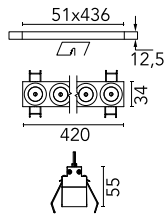

### Optical

<b>Lighting type</b>	Direct
<b>LED type</b>	Power LED
<b>Light distribution</b>	Symmetric
<b>Optical type</b>	Medium
<b>Beam angle (°)</b>	22
<b>Beam angle C90-270 (°)</b>	22

Beam Angle: 22°

	h(m)	E(lx)	D(m)
1	19025	0.39	
2	4756	0.78	
3	2114	1.17	
4	1189	1.56	
5	761	1.95	

Luminous flux luminaire  
2846 lm (EXTREME CUT OFF)

### Physical

<b>Color</b>	Black/White
<b>Orientation</b>	Fixed
<b>Recessed depth (mm)</b>	75
<b>Weight (kg)</b>	0.66
<b>Length (mm)</b>	420