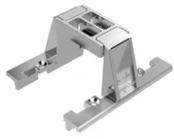

Light Shadow Fixed No Trim Dali Version 12 Spots Optic Medium

03.9270.14ADA - Black/White

Recessed integrated luminaire with 12 LED lighting spots. Remote power supply included (220-240V).

Main specifications

Number of heads	1	Net lumen (lm)	2846
Lamp category	LED	Mountings	Ceiling recessed
Power (W)	32.4W	Environment	Indoor dry location
CCT (K)	3000K		
CRI	90		

Optical

Lighting type	Direct
LED type	Power LED
Light distribution	Symmetric
Optical type	Medium
Beam angle (°)	22
Beam angle C90-270 (°)	22

Beam Angle: 22°

	h(m)	E(lx)	D(m)
1	19025	0.39	
2	4756	0.78	
3	2114	1.17	
4	1189	1.56	
5	761	1.95	

Luminous flux luminaire
2846 lm (EXTREME CUT OFF)

Electrical

Frequency (Hz)	50/60	Emergency	Without
Voltage (V)	220.00	Insulation class	II
Dimmable	Yes		
Driver	Remote included		
Driver type	Dimmable DALI		
	1		

Physical

Color	Black/White
Orientation	Fixed
Recessed depth (mm)	75
Weight (kg)	0.66
Length (mm)	420

Note

It requires a pre-installation frame, to be ordered separately.

Light Shadow Fixed No Trim Dali Version 12 Spots Optic Medium

---

Accessory for mounting of No Trim
continuous line.
08.0052.90

Pre-installation Frame
08.0513.00