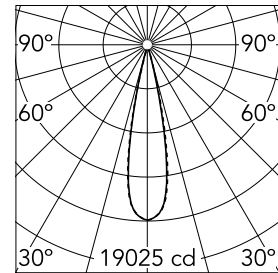

### Main specifications

<b>Number of heads</b>	1	<b>Net lumen (lm)</b>	2846
<b>Lamp category</b>	LED	<b>Mountings</b>	Ceiling recessed
<b>Power (W)</b>	32.4W	<b>Environment</b>	Indoor dry location
<b>CCT (K)</b>	3000K		
<b>CRI</b>	90		

### Optical

<b>Lighting type</b>	Direct
<b>LED type</b>	Power LED
<b>Light distribution</b>	Symmetric
<b>Optical type</b>	Medium
<b>Beam angle (°)</b>	22
<b>Beam angle C90-270 (°)</b>	22

Beam Angle: 22°

	h(m)	E(lx)	D(m)
1	19025	0.39	
2	4756	0.78	
3	2114	1.17	
4	1189	1.56	
5	761	1.95	

Luminous flux luminaire  
2846 lm (EXTREME CUT OFF)

### Physical

<b>Color</b>	Black/White
<b>Orientation</b>	Fixed
<b>Recessed depth (mm)</b>	75
<b>Weight (kg)</b>	0.66
<b>Length (mm)</b>	420