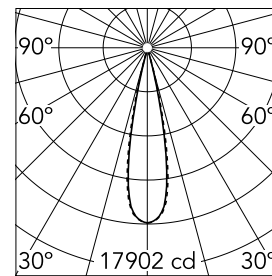

Number of heads	1	Net lumen (lm)	2678
Lamp category	LED	Mountings	Ceiling recessed
Power (W)	32.4W	Environment	Indoor dry location
CCT (K)	2700K		
CRI	90		

Optical

Lighting type	Direct
LED type	Power LED
Light distribution	Symmetric
Optical type	Medium
Beam angle (°)	22
Beam angle C90-270 (°)	22

Physical

Color	White/Gold
Orientation	Fixed
Recessed depth (mm)	75
Weight (kg)	0.66
Length (mm)	420

Note

It requires a pre-installation frame, to be ordered separately.

Light Shadow Fixed No Trim Dali Version 12 Spots Optic Medium