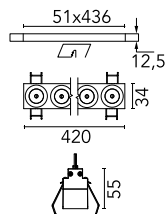

Number of heads	1	Net lumen (lm)	2678
Lamp category	LED	Mountings	Ceiling recessed
Power (W)	32.4W	Environment	Indoor dry location
CCT (K)	2700K		
CRI	90		

Optical

Lighting type	Direct
LED type	Power LED
Light distribution	Symmetric
Optical type	Medium
Beam angle (°)	22
Beam angle C90-270 (°)	22

Beam Angle: 22°

	h(m)	E(lx)	D(m)
1	17902	0.39	
2	4476	0.78	
3	1989	1.17	
4	1119	1.56	
5	716	1.95	

Luminous flux luminaire
2678 lm (EXTREME CUT OFF)

Electrical

Frequency (Hz)	50/60	Emergency	Without
Voltage (V)	220.00	Insulation class	II
Dimmable	Yes		
Driver	Remote included		
Driver type	Dimmable DALI		
	1		

Physical

Color	White/Gold
Orientation	Fixed
Recessed depth (mm)	75
Weight (kg)	0.66
Length (mm)	420

Note

It requires a pre-installation frame, to be ordered separately.

Light Shadow Fixed No Trim Dali Version 12 Spots Optic Medium