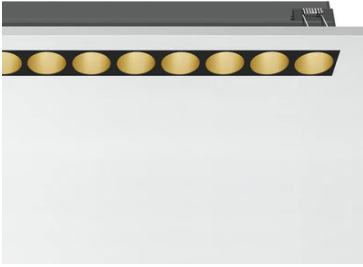

## Light Shadow Fixed No Trim Dali Version 12 Spots Optic Medium

03.9263.14ADA - Black/Gold

Recessed integrated luminaire with 12 LED lighting spots. Remote power supply included (220-240V).

### Main specifications

<b>Number of heads</b>	1	<b>Net lumen (lm)</b>	2678
<b>Lamp category</b>	LED	<b>Mountings</b>	Ceiling recessed
<b>Power (W)</b>	32.4W	<b>Environment</b>	Indoor dry location
<b>CCT (K)</b>	2700K		
<b>CRI</b>	90		

### Optical

<b>Lighting type</b>	Direct
<b>LED type</b>	Power LED
<b>Light distribution</b>	Symmetric
<b>Optical type</b>	Medium
<b>Beam angle (°)</b>	22
<b>Beam angle C90-270 (°)</b>	22

Beam Angle: 22°

### Physical

<b>Color</b>	Black/Gold
<b>Orientation</b>	Fixed
<b>Recessed depth (mm)</b>	75
<b>Weight (kg)</b>	0.66
<b>Length (mm)</b>	420