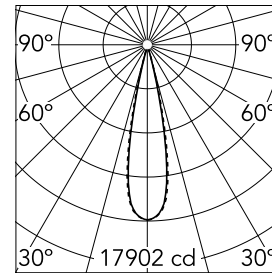

### Optical

<b>Lighting type</b>	Direct
<b>LED type</b>	Power LED
<b>Light distribution</b>	Symmetric
<b>Optical type</b>	Medium
<b>Beam angle (°)</b>	22
<b>Beam angle C90-270 (°)</b>	22

Beam Angle: 22°

	h(m)	E(lx)	D(m)
1	17902	0.39	
2	4476	0.78	
3	1989	1.17	
4	1119	1.56	
5	716	1.95	

Luminous flux luminaire  
2678 lm (EXTREME CUT OFF)

### Physical

<b>Color</b>	Black/Gold
<b>Orientation</b>	Fixed
<b>Recessed depth (mm)</b>	75
<b>Weight (kg)</b>	0.66
<b>Length (mm)</b>	420