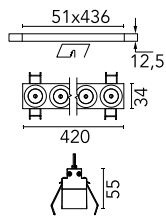

### Optical

<b>Lighting type</b>	Direct
<b>LED type</b>	Power LED
<b>Light distribution</b>	Symmetric
<b>Optical type</b>	Medium
<b>Beam angle (°)</b>	22
<b>Beam angle C90-270 (°)</b>	22

Beam Angle: 22°

	h(m)	E(lx)	D(m)
1	17902	0.39	
2	4476	0.78	
3	1989	1.17	
4	1119	1.56	
5	716	1.95	

Luminous flux luminaire  
2678 lm (EXTREME CUT OFF)

### Physical

<b>Color</b>	Black/Gold
<b>Orientation</b>	Fixed
<b>Recessed depth (mm)</b>	75
<b>Weight (kg)</b>	0.66
<b>Length (mm)</b>	420