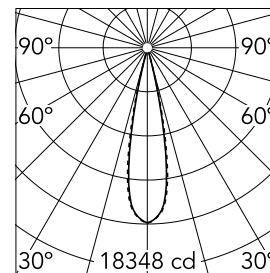

Light Shadow Fixed No Trim Dali Version 12 Spots Optic Medium

03.9262.40ADA - White/Chrome

Recessed integrated luminaire with 12 LED lighting spots. Remote power supply included (220-240V).

Main specifications

Number of heads	1	Net lumen (lm)	2727
Lamp category	LED	Mountings	Ceiling recessed
Power (W)	32.4W	Environment	Indoor
CCT (K)	2700K		
CRI	90		

Optical

Lighting type	Direct
LED type	Power LED
Light distribution	Symmetric
Optical type	Medium
Beam angle (°)	22
Beam angle C90-270 (°)	22

Certification / Marking

Physical

Color	White/Chrome
Orientation	Fixed
Recessed depth (mm)	75
Weight (kg)	0.66
Length (mm)	420

Note

It requires a pre-installation frame, to be ordered separately.

Light Shadow Fixed No Trim Dali Version 12 Spots Optic Medium