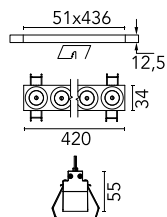

Number of heads	1	Net lumen (lm)	2727
Lamp category	LED	Mountings	Ceiling recessed
Power (W)	32.4W	Environment	Indoor
CCT (K)	2700K		
CRI	90		

Optical

Lighting type	Direct
LED type	Power LED
Light distribution	Symmetric
Optical type	Medium
Beam angle (°)	22
Beam angle C90-270 (°)	22

Beam Angle:	22°		
	h(m)	E(lx)	D(m)
1	18348	0.39	
2	4587	0.77	
3	2039	1.16	
4	1147	1.55	
5	734	1.94	

Luminous flux luminaire
2727 lm (EXTREME CUT OFF)

Electrical

Frequency (Hz)	50/60	Emergency	Without
Voltage (V)	220.00	Insulation class	II
Dimmable	Yes		
Driver	Remote		
Driver type	Electronic dimmable push, Electronic dimmable DALI		

Certification / Marking

Physical

Color	White/Chrome
Orientation	Fixed
Recessed depth (mm)	75
Weight (kg)	0.66
Length (mm)	420

Note

It requires a pre-installation frame, to be ordered separately.

Light Shadow Fixed No Trim Dali Version 12 Spots Optic Medium