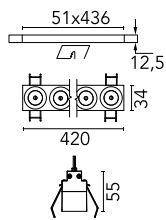

Electrical

Frequency (Hz)	50/60	Emergency	Without
Voltage (V)	220.00	Insulation class	II
Dimmable	Yes		
Driver	Remote		
Driver type	Electronic dimmable push, Electronic dimmable DALI		

Certification / Marking

Physical

Color	Black/Chrome
Orientation	Fixed
Recessed depth (mm)	75
Weight (kg)	0.66
Length (mm)	420

Note

It requires a pre-installation frame, to be ordered separately.