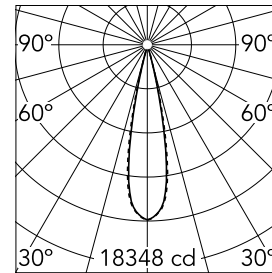

Number of heads	1	Net lumen (lm)	2727
Lamp category	LED	Mountings	Ceiling recessed
Power (W)	32.4W	Environment	Indoor
CCT (K)	2700K		
CRI	90		

Optical

Lighting type	Direct
LED type	Power LED
Light distribution	Symmetric
Optical type	Medium
Beam angle (°)	22
Beam angle C90-270 (°)	22

Certification / Marking

Physical

Color	Black/Chrome
Orientation	Fixed
Recessed depth (mm)	75
Weight (kg)	0.66
Length (mm)	420

Note

It requires a pre-installation frame, to be ordered separately.

Light Shadow Fixed No Trim Dali Version 12 Spots Optic Medium