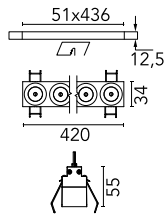

Light Shadow Fixed No Trim Dali Version 12 Spots Optic Medium

03.9260.40ADA - White/White

Recessed integrated luminaire with 12 LED lighting spots. Remote power supply included (220-240V).

Main specifications

Number of heads	1	Net lumen (lm)	2696
Lamp category	LED	Mountings	Ceiling recessed
Power (W)	32.4W	Environment	Indoor dry location
CCT (K)	2700K		
CRI	90		

Optical

Lighting type	Direct
LED type	Power LED
Light distribution	Symmetric
Optical type	Medium
Beam angle (°)	22
Beam angle C90-270 (°)	22

Beam Angle: 22°

	h(m)	E(lx)	D(m)
1	18024	0.39	
2	4506	0.78	
3	2003	1.17	
4	1126	1.56	
5	721	1.95	

Luminous flux luminaire
2696 lm (EXTREME CUT OFF)

Electrical

Frequency (Hz)	50/60	Emergency	Without
Voltage (V)	220.00	Insulation class	II
Dimmable	Yes		
Driver	Remote included		
Driver type	Dimmable DALI		
	1		

Physical

Color	White/White
Orientation	Fixed
Recessed depth (mm)	75
Weight (kg)	0.66
Length (mm)	420

Note

It requires a pre-installation frame, to be ordered separately.