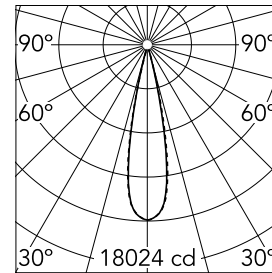

Light Shadow Fixed No Trim Dali Version 12 Spots Optic Medium

03.9260.40ADA - White/White

Recessed integrated luminaire with 12 LED lighting spots. Remote power supply included (220-240V).

Main specifications

Number of heads	1	Net lumen (lm)	2696
Lamp category	LED	Mountings	Ceiling recessed
Power (W)	32.4W	Environment	Indoor dry location
CCT (K)	2700K		
CRI	90		

Optical

Lighting type	Direct
LED type	Power LED
Light distribution	Symmetric
Optical type	Medium
Beam angle (°)	22
Beam angle C90-270 (°)	22

Physical

Color	White/White
Orientation	Fixed
Recessed depth (mm)	75
Weight (kg)	0.66
Length (mm)	420

Note

It requires a pre-installation frame, to be ordered separately.

Light Shadow Fixed No Trim Dali Version 12 Spots Optic Medium