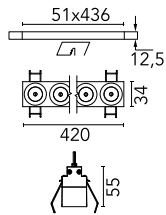

Electrical

Frequency (Hz)	50/60	Emergency	Without
Voltage (V)	220.00	Insulation class	II
Dimmable	Yes		
Driver	Remote included		
Driver type	Dimmable DALI		
	1		

Physical

Color	Black/Chrome
Orientation	Fixed
Recessed depth (mm)	75
Weight (kg)	0.66
Length (mm)	420

Note

It requires a pre-installation frame, to be ordered separately.