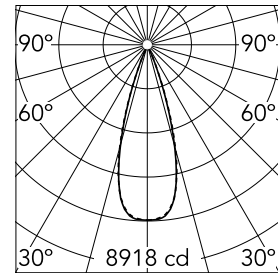

### Main specifications

<b>Number of heads</b>	1	<b>Net lumen (lm)</b>	2880
<b>Lamp category</b>	LED	<b>Mountings</b>	Ceiling recessed
<b>Power (W)</b>	32.4W	<b>Environment</b>	Indoor dry location
<b>CCT (K)</b>	3000K		
<b>CRI</b>	90		

### Optical

<b>Lighting type</b>	Direct
<b>LED type</b>	Power LED
<b>Light distribution</b>	Symmetric
<b>Optical type</b>	Flood
<b>Beam angle (°)</b>	33
<b>Beam angle C90-270 (°)</b>	33

<b>Beam Angle:</b>	33°		
	<b>h(m)</b>	<b>E(lx)</b>	<b>D(m)</b>
1	8918	0.60	
2	2230	1.19	
3	991	1.79	
4	557	2.38	
5	357	2.98	

Luminous flux luminaire  
2880 lm (EXTREME CUT OFF)

### Physical

<b>Color</b>	Black/Chrome
<b>Orientation</b>	Fixed
<b>Recessed depth (mm)</b>	75
<b>Weight (kg)</b>	0.66
<b>Length (mm)</b>	420