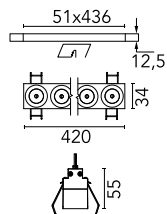

Number of heads	1	Net lumen (lm)	2755
Lamp category	LED	Mountings	Ceiling recessed
Power (W)	32.4W	Environment	Indoor dry location
CCT (K)	3000K		
CRI	90		

Optical

Lighting type	Direct
LED type	Power LED
Light distribution	Symmetric
Optical type	Flood
Beam angle (°)	33
Beam angle C90-270 (°)	33

Beam Angle:	33°		
	h(m)	E(lx)	D(m)
	1	8613	0.60
	2	2153	1.19
	3	957	1.79
	4	538	2.39
	5	345	2.99

Luminous flux luminaire
2755 lm (EXTREME CUT OFF)

Electrical

Frequency (Hz)	50/60	Emergency	Without
Voltage (V)	220.00	Insulation class	II
Dimmable	Yes		
Driver	Remote included		
Driver type	Dimmable DALI		
	1		

Physical

Color	White/Black
Orientation	Fixed
Recessed depth (mm)	75
Weight (kg)	0.66
Length (mm)	420

Note

It requires a pre-installation frame, to be ordered separately.

Light Shadow Fixed No Trim Dali Version 12 Spots Optic Flood