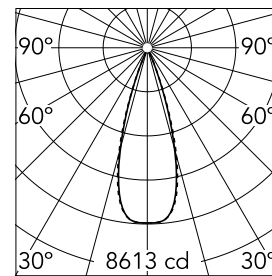

Light Shadow Fixed No Trim Dali Version 12 Spots Optic Flood

03.9276.40ADA - White/Black

Recessed integrated luminaire with 12 LED lighting spots. Remote power supply included (220-240V).

Main specifications

Number of heads	1	Net lumen (lm)	2755
Lamp category	LED	Mountings	Ceiling recessed
Power (W)	32.4W	Environment	Indoor dry location
CCT (K)	3000K		
CRI	90		

Optical

Lighting type	Direct
LED type	Power LED
Light distribution	Symmetric
Optical type	Flood
Beam angle (°)	33
Beam angle C90-270 (°)	33

Physical

Color	White/Black
Orientation	Fixed
Recessed depth (mm)	75
Weight (kg)	0.66
Length (mm)	420

Note

It requires a pre-installation frame, to be ordered separately.

Light Shadow Fixed No Trim Dali Version 12 Spots Optic Flood