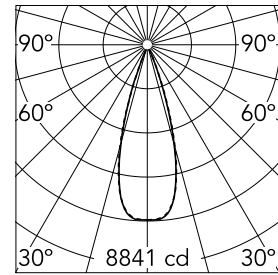

### Main specifications

<b>Number of heads</b>	1	<b>Net lumen (lm)</b>	2836
<b>Lamp category</b>	LED	<b>Mountings</b>	Ceiling recessed
<b>Power (W)</b>	32.4W	<b>Environment</b>	Indoor
<b>CCT (K)</b>	3000K		
<b>CRI</b>	90		

### Optical

<b>Lighting type</b>	Direct
<b>LED type</b>	Power LED
<b>Light distribution</b>	Symmetric
<b>Optical type</b>	Flood
<b>Beam angle (°)</b>	33
<b>Beam angle C90-270 (°)</b>	33

Beam Angle: 33°

h(m)	E(lx)	D(m)
1	8841	0.59
2	2210	1.18
3	982	1.78
4	553	2.37
5	354	2.96

Luminous flux luminaire  
2836 lm (EXTREME CUT OFF)

### Physical

<b>Color</b>	Black/White
<b>Orientation</b>	Fixed
<b>Recessed depth (mm)</b>	75
<b>Weight (kg)</b>	0.66
<b>Length (mm)</b>	420