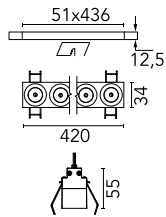

Electrical

Frequency (Hz)	50/60	Emergency	Without
Voltage (V)	220.00	Insulation class	II
Dimmable	Yes		
Driver	Remote		
Driver type	Electronic dimmable push, Electronic dimmable DALI