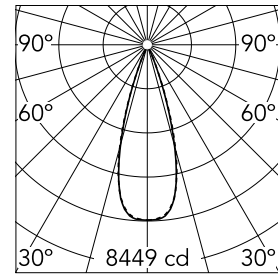

### Main specifications

<b>Number of heads</b>	1	<b>Net lumen (lm)</b>	2728
<b>Lamp category</b>	LED	<b>Mountings</b>	Ceiling recessed
<b>Power (W)</b>	32.4W	<b>Environment</b>	Indoor dry location
<b>CCT (K)</b>	2700K		
<b>CRI</b>	90		

### Optical

<b>Lighting type</b>	Direct
<b>LED type</b>	Power LED
<b>Light distribution</b>	Symmetric
<b>Optical type</b>	Flood
<b>Beam angle (°)</b>	33
<b>Beam angle C90-270 (°)</b>	33

<b>Beam Angle:</b>	33°		
	<b>h(m)</b>	<b>E(lx)</b>	<b>D(m)</b>
	1	8449	0.60
	2	2112	1.19
	3	939	1.79
	4	528	2.38
	5	338	2.98

Luminous flux luminaire  
2728 lm (EXTREME CUT OFF)

### Physical

<b>Color</b>	White/Chrome
<b>Orientation</b>	Fixed
<b>Recessed depth (mm)</b>	75
<b>Weight (kg)</b>	0.66
<b>Length (mm)</b>	420