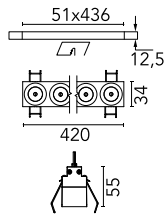

Light Shadow Fixed No Trim Dali Version 12 Spots Optic Flood

03.9267.40ADA - White/Chrome

Recessed integrated luminaire with 12 LED lighting spots. Remote power supply included (220-240V).

Main specifications

Number of heads	1	Net lumen (lm)	2728
Lamp category	LED	Mountings	Ceiling recessed
Power (W)	32.4W	Environment	Indoor dry location
CCT (K)	2700K		
CRI	90		

Optical

Lighting type	Direct
LED type	Power LED
Light distribution	Symmetric
Optical type	Flood
Beam angle (°)	33
Beam angle C90-270 (°)	33

Beam Angle:	33°		
	h(m)	E(lx)	D(m)
	1	8449	0.60
	2	2112	1.19
	3	939	1.79
	4	528	2.38
	5	338	2.98

Luminous flux luminaire
2728 lm (EXTREME CUT OFF)

Electrical

Frequency (Hz)	50/60	Emergency	Without
Voltage (V)	220.00	Insulation class	II
Dimmable	Yes		
Driver	Remote included		
Driver type	Dimmable DALI		
	1		

Physical

Color	White/Chrome
Orientation	Fixed
Recessed depth (mm)	75
Weight (kg)	0.66
Length (mm)	420

Note

It requires a pre-installation frame, to be ordered separately.