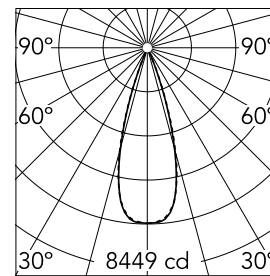

### Main specifications

Number of heads	1	Net lumen (lm)	2728
Lamp category	LED	Mountings	Ceiling recessed
Power (W)	32.4W	Environment	Indoor
CCT (K)	2700K		
CRI	90		

### Optical

Lighting type	Direct
LED type	Power LED
Light distribution	Symmetric
Optical type	Flood
Beam angle (°)	33
Beam angle C90-270 (°)	33

Beam Angle:	33°		
	h(m)	E(lx)	D(m)
1	8449	0.60	
2	2112	1.19	
3	939	1.79	
4	528	2.38	
5	338	2.98	

### Physical

Color	Black/Chrome
Orientation	Fixed
Recessed depth (mm)	75
Weight (kg)	0.66
Length (mm)	420