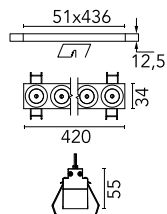

Electrical

Frequency (Hz)	50/60	Emergency	Without
Voltage (V)	220.00	Insulation class	II
Dimmable	Yes		
Driver	Remote		
Driver type	Electronic dimmable push, Electronic dimmable DALI		

Physical

Color	Black/Chrome
Orientation	Fixed
Recessed depth (mm)	75
Weight (kg)	0.66
Length (mm)	420

Note

It requires a pre-installation frame, to be ordered separately.