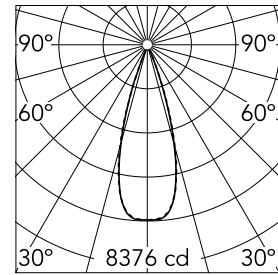

Light Shadow Fixed No Trim Dali Version 12 Spots Optic Flood

■ □ 03.9265.14ADA - Black/White

Recessed integrated luminaire with 12 LED lighting spots. Remote power supply included (220-240V).

Main specifications

Number of heads	1	Net lumen (lm)	2687
Lamp category	LED	Mountings	Ceiling recessed
Power (W)	32.4W	Environment	Indoor dry location
CCT (K)	2700K		
CRI	90		

Optical

Lighting type	Direct
LED type	Power LED
Light distribution	Symmetric
Optical type	Flood
Beam angle (°)	33
Beam angle C90-270 (°)	33

Physical

Color	Black/White
Orientation	Fixed
Recessed depth (mm)	75
Weight (kg)	0.66
Length (mm)	420

Note

It requires a pre-installation frame, to be ordered separately.

Light Shadow Fixed No Trim Dali Version 12 Spots Optic Flood