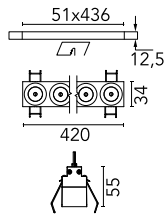

Number of heads	1	Net lumen (lm)	2687
Lamp category	LED	Mountings	Ceiling recessed
Power (W)	32.4W	Environment	Indoor dry location
CCT (K)	2700K		
CRI	90		

Optical

Lighting type	Direct
LED type	Power LED
Light distribution	Symmetric
Optical type	Flood
Beam angle (°)	33
Beam angle C90-270 (°)	33

Beam Angle: 33°

h(m)	E(lx)	D(m)
1	8376	0.59
2	2094	1.18
3	931	1.78
4	523	2.37
5	335	2.96

Luminous flux luminaire
2687 lm (EXTREME CUT OFF)

Electrical

Frequency (Hz)	50/60	Emergency	Without
Voltage (V)	220.00	Insulation class	II
Dimmable	Yes		
Driver	Remote included		
Driver type	Dimmable DALI		
	1		

Physical

Color	Black/White
Orientation	Fixed
Recessed depth (mm)	75
Weight (kg)	0.66
Length (mm)	420

Note

It requires a pre-installation frame, to be ordered separately.

Light Shadow Fixed No Trim Dali Version 12 Spots Optic Flood