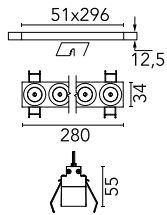

Light Shadow Fixed No Trim 8 Spots Optic Wide Flood

03.8373.14A - Black/Gold

Recessed integrated luminaire with 8 LED lighting spots. Remote power supply included (220-240V).

Main specifications

Number of heads	1	Net lumen (lm)	1809
Lamp category	LED	Mountings	Ceiling recessed
Power (W)	21.6W	Environment	Indoor dry location
CCT (K)	3000K		
CRI	90		

Optical

Lighting type	Direct
LED type	Power LED
Light distribution	Symmetric
Optical type	Wide flood
Beam angle (°)	46
Beam angle C90-270 (°)	46

Beam Angle:	46°		
h(m)	E(lx)	D(m)	
1	3333	0.84	
2	833	1.69	
3	370	2.53	
4	208	3.38	
5	133	4.22	

Luminous flux luminaire
1809 lm (EXTREME CUT OFF)

Electrical

Frequency (Hz)	50/60	Insulation class	II
Voltage (V)	220.00		
Dimmable	No		
Driver	Remote included		
Emergency	Without		

Physical

Color	Black/Gold
Orientation	Fixed
Recessed depth (mm)	75
Weight (kg)	0.50
Length (mm)	280