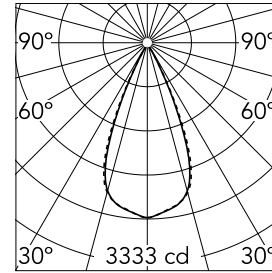

Light Shadow Fixed No Trim 8 Spots Optic Wide Flood

03.8373.14A - Black/Gold

Recessed integrated luminaire with 8 LED lighting spots. Remote power supply included (220-240V).

Main specifications

Number of heads	1	Net lumen (lm)	1809
Lamp category	LED	Mountings	Ceiling recessed
Power (W)	21.6W	Environment	Indoor dry location
CCT (K)	3000K		
CRI	90		

Optical

Lighting type	Direct
LED type	Power LED
Light distribution	Symmetric
Optical type	Wide flood
Beam angle (°)	46
Beam angle C90-270 (°)	46

Beam Angle:	46°		
h(m)	E(lx)	D(m)	
1	3333	0.84	
2	833	1.69	
3	370	2.53	
4	208	3.38	
5	133	4.22	

Luminous flux luminaire
1809 lm (EXTREME CUT OFF)

Electrical

Frequency (Hz)	50/60	Insulation class	II
Voltage (V)	220.00		
Dimmable	No		
Driver	Remote included		
Emergency	Without		

Physical

Color	Black/Gold
Orientation	Fixed
Recessed depth (mm)	75
Weight (kg)	0.50
Length (mm)	280