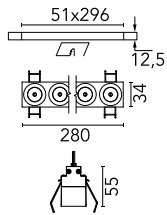

Light Shadow Fixed No Trim 8 Spots Optic Wide Flood

03.8370.40A - White/White

Recessed integrated luminaire with 8 LED lighting spots. Remote power supply included (220-240V).

Main specifications

Number of heads	1	Net lumen (lm)	1847
Lamp category	LED	Mountings	Ceiling recessed
Power (W)	21.6W	Environment	Indoor dry location
CCT (K)	3000K		
CRI	90		

Optical

Lighting type	Direct
LED type	Power LED
Light distribution	Symmetric
Optical type	Wide flood
Beam angle (°)	45
Beam angle C90-270 (°)	45

Beam Angle:	45°		
h(m)	E(lx)	D(m)	
1	3443	0.83	
2	861	1.67	
3	383	2.50	
4	215	3.34	
5	138	4.17	

Luminous flux luminaire
1847 lm (EXTREME CUT OFF)

Electrical

Frequency (Hz)	50/60	Insulation class	II
Voltage (V)	220.00		
Dimmable	No		
Driver	Remote included		
Emergency	Without		

Physical

Color	White/White
Orientation	Fixed
Recessed depth (mm)	75
Weight (kg)	0.50
Length (mm)	280

Note

It requires a pre-installation frame, to be ordered separately.

Light Shadow Fixed No Trim 8 Spots Optic Wide Flood

Accessory for mounting of No Trim
continuous line.
08.0052.90

Pre-installation Frame
08.0512.00