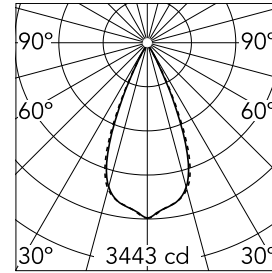

Light Shadow Fixed No Trim 8 Spots Optic Wide Flood

03.8370.40A - White/White

Recessed integrated luminaire with 8 LED lighting spots. Remote power supply included (220-240V).

Main specifications

Number of heads	1	Net lumen (lm)	1847
Lamp category	LED	Mountings	Ceiling recessed
Power (W)	21.6W	Environment	Indoor dry location
CCT (K)	3000K		
CRI	90		

Optical

Lighting type	Direct
LED type	Power LED
Light distribution	Symmetric
Optical type	Wide flood
Beam angle (°)	45
Beam angle C90-270 (°)	45

Beam Angle:	45°		
h(m)	E(lx)	D(m)	
1	3443	0.83	
2	861	1.67	
3	383	2.50	
4	215	3.34	
5	138	4.17	

Luminous flux luminaire
1847 lm (EXTREME CUT OFF)

Electrical

Frequency (Hz)	50/60	Insulation class	II
Voltage (V)	220.00		
Dimmable	No		
Driver	Remote included		
Emergency	Without		

Physical

Color	White/White
Orientation	Fixed
Recessed depth (mm)	75
Weight (kg)	0.50
Length (mm)	280