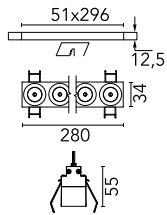

## Light Shadow Fixed No Trim 8 Spots Optic Wide Flood

03.8369.14A - Black/Gold

Recessed integrated luminaire with 8 LED lighting spots. Remote power supply included (220-240V).

### Main specifications

<b>Number of heads</b>	1	<b>Net lumen (lm)</b>	1727
<b>Lamp category</b>	LED	<b>Mountings</b>	Ceiling recessed
<b>Power (W)</b>	21.6W	<b>Environment</b>	Indoor
<b>CCT (K)</b>	2700K		
<b>CRI</b>	90		

### Physical

<b>Color</b>	Black/Gold
<b>Orientation</b>	Fixed
<b>Recessed depth (mm)</b>	75
<b>Weight (kg)</b>	0.50
<b>Length (mm)</b>	280