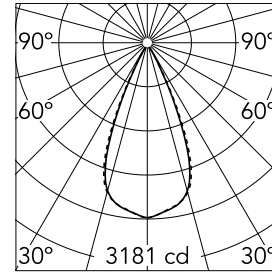

## Light Shadow Fixed No Trim 8 Spots Optic Wide Flood

03.8369.14A - Black/Gold

Recessed integrated luminaire with 8 LED lighting spots. Remote power supply included (220-240V).

### Optical

<b>Lighting type</b>	Direct
<b>LED type</b>	Power LED
<b>Light distribution</b>	Symmetric
<b>Optical type</b>	Wide flood
<b>Beam angle (°)</b>	46
<b>Beam angle C90-270 (°)</b>	46

<b>Beam Angle:</b>	46°		
<b>h(m)</b>	<b>E(lx)</b>	<b>D(m)</b>	
1	3181	0.84	
2	795	1.69	
3	353	2.53	
4	199	3.38	
5	127	4.22	

Luminous flux luminaire  
1727 lm (EXTREME CUT OFF)

### Physical

<b>Color</b>	Black/Gold
<b>Orientation</b>	Fixed
<b>Recessed depth (mm)</b>	75
<b>Weight (kg)</b>	0.50
<b>Length (mm)</b>	280