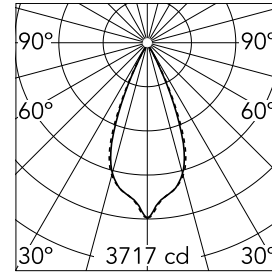

Light Shadow Fixed No Trim 8 Spots Optic Wide Flood

03.8368.40A - White/Chrome

Recessed integrated luminaire with 8 LED lighting spots. Remote power supply included (220-240V).

Main specifications

Number of heads	1	Net lumen (lm)	1783
Lamp category	LED	Mountings	Ceiling recessed
Power (W)	21.6W	Environment	Indoor dry location
CCT (K)	2700K		
CRI	90		

Optical

Lighting type	Direct
LED type	Power LED
Light distribution	Symmetric
Optical type	Wide flood
Beam angle (°)	44
Beam angle C90-270 (°)	44

Beam Angle:	44°		
h(m)	E(lx)	D(m)	
1	3717	0.80	
2	929	1.60	
3	413	2.40	
4	232	3.19	
5	149	3.99	

Luminous flux luminaire
1783 lm (EXTREME CUT OFF)

Electrical

Frequency (Hz)	50/60	Insulation class	II
Voltage (V)	220.00		
Dimmable	No		
Driver	Remote included		
Emergency	Without		

Physical

Color	White/Chrome
Orientation	Fixed
Recessed depth (mm)	75
Weight (kg)	0.50
Length (mm)	280