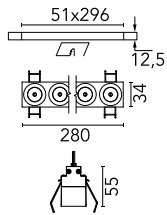

Light Shadow Fixed No Trim 8 Spots Optic Wide Flood

03.8368.40A - White/Chrome

Recessed integrated luminaire with 8 LED lighting spots. Remote power supply included (220-240V).

Main specifications

Number of heads	1	Net lumen (lm)	1783
Lamp category	LED	Mountings	Ceiling recessed
Power (W)	21.6W	Environment	Indoor dry location
CCT (K)	2700K		
CRI	90		

Optical

Lighting type	Direct
LED type	Power LED
Light distribution	Symmetric
Optical type	Wide flood
Beam angle (°)	44
Beam angle C90-270 (°)	44

Beam Angle:	44°		
h(m)	E(lx)	D(m)	
1	3717	0.80	
2	929	1.60	
3	413	2.40	
4	232	3.19	
5	149	3.99	

Luminous flux luminaire
1783 lm (EXTREME CUT OFF)

Electrical

Frequency (Hz)	50/60	Insulation class	II
Voltage (V)	220.00		
Dimmable	No		
Driver	Remote included		
Emergency	Without		

Physical

Color	White/Chrome
Orientation	Fixed
Recessed depth (mm)	75
Weight (kg)	0.50
Length (mm)	280

Note

It requires a pre-installation frame, to be ordered separately.

Light Shadow Fixed No Trim 8 Spots Optic Wide Flood

Accessory for mounting of No Trim
continuous line.
08.0052.90

Pre-installation Frame
08.0512.00