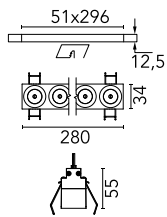

Light Shadow Fixed No Trim 8 Spots Optic Wide Flood

03.8368.14A - Black/Chrome

Recessed integrated luminaire with 8 LED lighting spots. Remote power supply included (220-240V).

Main specifications

Number of heads	1	Net lumen (lm)	1783
Lamp category	LED	Mountings	Ceiling recessed
Power (W)	21.6W	Environment	Indoor dry location
CCT (K)	2700K		
CRI	90		

Optical

Lighting type	Direct
LED type	Power LED
Light distribution	Symmetric
Optical type	Wide flood
Beam angle (°)	44
Beam angle C90-270 (°)	44

Beam Angle:	44°		
h(m)	E(lx)	D(m)	
1	3717	0.80	
2	929	1.60	
3	413	2.40	
4	232	3.19	
5	149	3.99	

Luminous flux luminaire
1783 lm (EXTREME CUT OFF)

Electrical

Frequency (Hz)	50/60	Insulation class	II
Voltage (V)	220.00		
Dimmable	No		
Driver	Remote included		
Emergency	Without		

Physical

Color	Black/Chrome
Orientation	Fixed
Recessed depth (mm)	75
Weight (kg)	0.50
Length (mm)	280