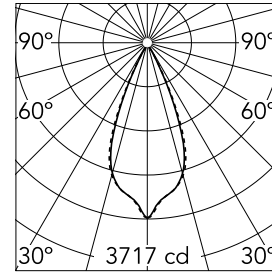

Light Shadow Fixed No Trim 8 Spots Optic Wide Flood

03.8368.14A - Black/Chrome

Recessed integrated luminaire with 8 LED lighting spots. Remote power supply included (220-240V).

Main specifications

Number of heads	1	Net lumen (lm)	1783
Lamp category	LED	Mountings	Ceiling recessed
Power (W)	21.6W	Environment	Indoor dry location
CCT (K)	2700K		
CRI	90		

Optical

Lighting type	Direct
LED type	Power LED
Light distribution	Symmetric
Optical type	Wide flood
Beam angle (°)	44
Beam angle C90-270 (°)	44

Beam Angle:	44°		
h(m)	E(lx)	D(m)	
1	3717	0.80	
2	929	1.60	
3	413	2.40	
4	232	3.19	
5	149	3.99	

Luminous flux luminaire
1783 lm (EXTREME CUT OFF)

Electrical

Frequency (Hz)	50/60	Insulation class	II
Voltage (V)	220.00		
Dimmable	No		
Driver	Remote included		
Emergency	Without		

Physical

Color	Black/Chrome
Orientation	Fixed
Recessed depth (mm)	75
Weight (kg)	0.50
Length (mm)	280