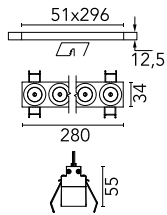

Light Shadow Fixed No Trim 8 Spots Optic Wide Flood

03.8367.40A - White/Black

Recessed integrated luminaire with 8 LED lighting spots. Remote power supply included (220-240V).

Main specifications

Number of heads	1	Net lumen (lm)	1773
Lamp category	LED	Mountings	Ceiling recessed
Power (W)	21.6W	Environment	Indoor
CCT (K)	2700K		
CRI	90		

Optical

Lighting type	Direct
LED type	Power LED
Light distribution	Symmetric
Optical type	Wide flood
Beam angle (°)	46
Beam angle C90-270 (°)	46

Beam Angle:	46°		
h(m)	E(lx)	D(m)	
1	3363	0.84	
2	841	1.69	
3	374	2.53	
4	210	3.38	
5	135	4.22	

Luminous flux luminaire
1773 lm (EXTREME CUT OFF)

Electrical

Frequency (Hz)	50/60	Emergency	Without
Voltage (V)	220.00	Insulation class	II
Dimmable	No		
Driver	Remote		
Driver type	Electronic		

Physical

Color	White/Black
Orientation	Fixed
Recessed depth (mm)	75
Weight (kg)	0.50
Length (mm)	280