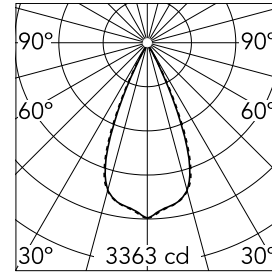

Light Shadow Fixed No Trim 8 Spots Optic Wide Flood

03.8367.40A - White/Black

Recessed integrated luminaire with 8 LED lighting spots. Remote power supply included (220-240V).

Main specifications

Number of heads	1	Net lumen (lm)	1773
Lamp category	LED	Mountings	Ceiling recessed
Power (W)	21.6W	Environment	Indoor
CCT (K)	2700K		
CRI	90		

Optical

Lighting type	Direct
LED type	Power LED
Light distribution	Symmetric
Optical type	Wide flood
Beam angle (°)	46
Beam angle C90-270 (°)	46

Beam Angle:	46°		
h(m)	E(lx)	D(m)	
1	3363	0.84	
2	841	1.69	
3	374	2.53	
4	210	3.38	
5	135	4.22	

Luminous flux luminaire
1773 lm (EXTREME CUT OFF)

Electrical

Frequency (Hz)	50/60	Emergency	Without
Voltage (V)	220.00	Insulation class	II
Dimmable	No		
Driver	Remote		
Driver type	Electronic		

Physical

Color	White/Black
Orientation	Fixed
Recessed depth (mm)	75
Weight (kg)	0.50
Length (mm)	280