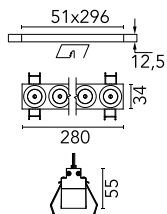

Light Shadow Fixed No Trim 8 Spots Optic Wide Flood

03.8366.40A - White/White

Recessed integrated luminaire with 8 LED lighting spots. Remote power supply included (220-240V).

Main specifications

Number of heads	1	Net lumen (lm)	1763
Lamp category	LED	Mountings	Ceiling recessed
Power (W)	21.6W	Environment	Indoor dry location
CCT (K)	2700K		
CRI	90		

Optical

Lighting type	Direct
LED type	Power LED
Light distribution	Symmetric
Optical type	Wide flood
Beam angle (°)	45
Beam angle C90-270 (°)	45

Beam Angle: 45°

h(m)	E(lx)	D(m)
1	3286	0.83
2	822	1.67
3	365	2.50
4	205	3.34
5	131	4.17

Luminous flux luminaire
1763 lm (EXTREME CUT OFF)

Electrical

Frequency (Hz)	50/60	Insulation class	II
Voltage (V)	220.00		
Dimmable	No		
Driver	Remote included		
Emergency	Without		

Physical

Color	White/White
Orientation	Fixed
Recessed depth (mm)	75
Weight (kg)	0.50
Length (mm)	280