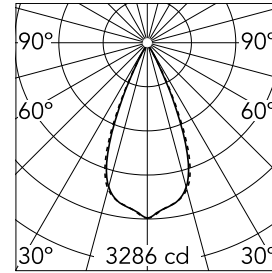

Light Shadow Fixed No Trim 8 Spots Optic Wide Flood

03.8366.40A - White/White

Recessed integrated luminaire with 8 LED lighting spots. Remote power supply included (220-240V).

Main specifications

Number of heads	1	Net lumen (lm)	1763
Lamp category	LED	Mountings	Ceiling recessed
Power (W)	21.6W	Environment	Indoor dry location
CCT (K)	2700K		
CRI	90		

Optical

Lighting type	Direct
LED type	Power LED
Light distribution	Symmetric
Optical type	Wide flood
Beam angle (°)	45
Beam angle C90-270 (°)	45

Beam Angle: 45°

h(m)	E(lx)	D(m)
1	3286	0.83
2	822	1.67
3	365	2.50
4	205	3.34
5	131	4.17

Luminous flux luminaire
1763 lm (EXTREME CUT OFF)

Electrical

Frequency (Hz)	50/60	Insulation class	II
Voltage (V)	220.00		
Dimmable	No		
Driver	Remote included		
Emergency	Without		

Physical

Color	White/White
Orientation	Fixed
Recessed depth (mm)	75
Weight (kg)	0.50
Length (mm)	280