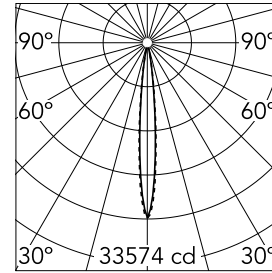

Light Shadow Fixed No Trim 8 Spots Optic Spot

03.8874.40A - White/Chrome

Recessed integrated luminaire with 8 LED lighting spots. Remote power supply included (220-240V).

Main specifications

Number of heads	1	Net lumen (lm)	1906
Lamp category	LED	Mountings	Ceiling recessed
Power (W)	21.6W	Environment	Indoor dry location
CCT (K)	3000K		
CRI	90		

Optical

Lighting type	Direct
LED type	Power LED
Light distribution	Symmetric
Optical type	Spot
Beam angle (°)	10
Beam angle C90-270 (°)	10

Beam Angle:	10°		
	h(m)	E(lx)	D(m)
	1	33574	0.18
	2	8394	0.36
	3	3730	0.55
	4	2098	0.73
	5	1343	0.91

Luminous flux luminaire
1906 lm (EXTREME CUT OFF)

Electrical

Frequency (Hz)	50/60	Insulation class	II
Voltage (V)	220.00		
Dimmable	No		
Driver	Remote included		
Emergency	Without		

Physical

Color	White/Chrome
Orientation	Fixed
Recessed depth (mm)	75
Weight (kg)	0.50
Length (mm)	280