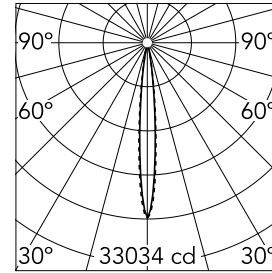

Light Shadow Fixed No Trim 8 Spots Optic Spot

■ ■ 03.8873.14A - Black/Black

Recessed integrated luminaire with 8 LED lighting spots. Remote power supply included (220-240V).

Main specifications

Number of heads	1	Net lumen (lm)	1830
Lamp category	LED	Mountings	Ceiling recessed
Power (W)	21.6W	Environment	Indoor dry location
CCT (K)	3000K		
CRI	90		

Optical

Lighting type	Direct
LED type	Power LED
Light distribution	Symmetric
Optical type	Spot
Beam angle (°)	10
Beam angle C90-270 (°)	10

Beam Angle:	10°		
h(m)	E(lx)	D(m)	
1	33034	0.18	
2	8259	0.36	
3	3670	0.54	
4	2065	0.72	
5	1321	0.90	

Luminous flux luminaire
1830 lm (EXTREME CUT OFF)

Electrical

Frequency (Hz)	50/60	Insulation class	II
Voltage (V)	220.00		
Dimmable	No		
Driver	Remote included		
Emergency	Without		

Physical

Color	Black/Black
Orientation	Fixed
Recessed depth (mm)	75
Weight (kg)	0.50
Length (mm)	280