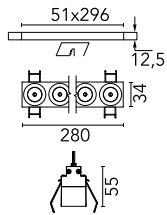

Light Shadow Fixed No Trim 8 Spots Optic Spot

■ ■ 03.8873.14A - Black/Black

Recessed integrated luminaire with 8 LED lighting spots. Remote power supply included (220-240V).

Main specifications

Number of heads	1	Net lumen (lm)	1830
Lamp category	LED	Mountings	Ceiling recessed
Power (W)	21.6W	Environment	Indoor dry location
CCT (K)	3000K		
CRI	90		

Optical

Lighting type	Direct
LED type	Power LED
Light distribution	Symmetric
Optical type	Spot
Beam angle (°)	10
Beam angle C90-270 (°)	10

Beam Angle:	10°		
h(m)	E(lx)	D(m)	
1	33034	0.18	
2	8259	0.36	
3	3670	0.54	
4	2065	0.72	
5	1321	0.90	

Luminous flux luminaire
1830 lm (EXTREME CUT OFF)

Electrical

Frequency (Hz)	50/60	Insulation class	II
Voltage (V)	220.00		
Dimmable	No		
Driver	Remote included		
Emergency	Without		

Physical

Color	Black/Black
Orientation	Fixed
Recessed depth (mm)	75
Weight (kg)	0.50
Length (mm)	280