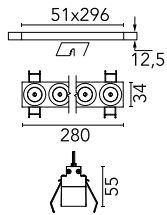

Light Shadow Fixed No Trim 8 Spots Optic Spot

■ 03.8872.14A - Black/White

Recessed integrated luminaire with 8 LED lighting spots. Remote power supply included (220-240V).

Main specifications

Number of heads	1	Net lumen (lm)	1898
Lamp category	LED	Mountings	Ceiling recessed
Power (W)	21.6W	Environment	Indoor dry location
CCT (K)	3000K		
CRI	90		

Optical

Lighting type	Direct
LED type	Power LED
Light distribution	Symmetric
Optical type	Spot
Beam angle (°)	10
Beam angle C90-270 (°)	10

Beam Angle:	10°		
h(m)	E(lx)	D(m)	
1	34720	0.17	
2	8680	0.35	
3	3858	0.52	
4	2170	0.70	
5	1389	0.87	

Luminous flux luminaire
1898 lm (EXTREME CUT OFF)

Electrical

Frequency (Hz)	50/60	Insulation class	II
Voltage (V)	220.00		
Dimmable	No		
Driver	Remote included		
Emergency	Without		

Physical

Color	Black/White
Orientation	Fixed
Recessed depth (mm)	75
Weight (kg)	0.50
Length (mm)	280