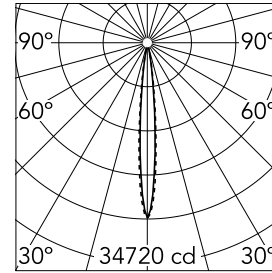

Light Shadow Fixed No Trim 8 Spots Optic Spot

■ 03.8872.14A - Black/White

Recessed integrated luminaire with 8 LED lighting spots. Remote power supply included (220-240V).

Main specifications

Number of heads	1	Net lumen (lm)	1898
Lamp category	LED	Mountings	Ceiling recessed
Power (W)	21.6W	Environment	Indoor dry location
CCT (K)	3000K		
CRI	90		

Optical

Lighting type	Direct
LED type	Power LED
Light distribution	Symmetric
Optical type	Spot
Beam angle (°)	10
Beam angle C90-270 (°)	10

Beam Angle:	10°		
h(m)	E(lx)	D(m)	
1	34720	0.17	
2	8680	0.35	
3	3858	0.52	
4	2170	0.70	
5	1389	0.87	

Luminous flux luminaire
1898 lm (EXTREME CUT OFF)

Electrical

Frequency (Hz)	50/60	Insulation class	II
Voltage (V)	220.00		
Dimmable	No		
Driver	Remote included		
Emergency	Without		

Physical

Color	Black/White
Orientation	Fixed
Recessed depth (mm)	75
Weight (kg)	0.50
Length (mm)	280