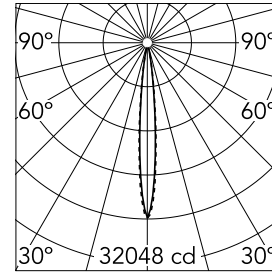

Light Shadow Fixed No Trim 8 Spots Optic Spot

03.8870.14A - Black/Chrome

Recessed integrated luminaire with 8 LED lighting spots. Remote power supply included (220-240V).

Main specifications

Number of heads	1	Net lumen (lm)	1819
Lamp category	LED	Mountings	Ceiling recessed
Power (W)	21.6W	Environment	Indoor dry location
CCT (K)	2700K		
CRI	90		

Optical

Lighting type	Direct
LED type	Power LED
Light distribution	Symmetric
Optical type	Spot
Beam angle (°)	10
Beam angle C90-270 (°)	10

Beam Angle:	10°		
h(m)	E(lx)	D(m)	
1	32048	0.18	
2	8012	0.36	
3	3561	0.55	
4	2003	0.73	
5	1282	0.91	

Luminous flux luminaire
1819 lm (EXTREME CUT OFF)

Electrical

Frequency (Hz)	50/60	Insulation class	II
Voltage (V)	220.00		
Dimmable	No		
Driver	Remote included		
Emergency	Without		

Physical

Color	Black/Chrome
Orientation	Fixed
Recessed depth (mm)	75
Weight (kg)	0.50
Length (mm)	280