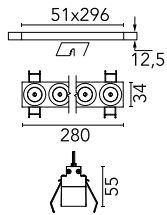

Light Shadow Fixed No Trim 8 Spots Optic Spot

03.8870.14A - Black/Chrome

Recessed integrated luminaire with 8 LED lighting spots. Remote power supply included (220-240V).

Main specifications

Number of heads	1	Net lumen (lm)	1819
Lamp category	LED	Mountings	Ceiling recessed
Power (W)	21.6W	Environment	Indoor dry location
CCT (K)	2700K		
CRI	90		

Optical

Lighting type	Direct
LED type	Power LED
Light distribution	Symmetric
Optical type	Spot
Beam angle (°)	10
Beam angle C90-270 (°)	10

Beam Angle:	10°		
h(m)	E(lx)	D(m)	
1	32048	0.18	
2	8012	0.36	
3	3561	0.55	
4	2003	0.73	
5	1282	0.91	

Luminous flux luminaire
1819 lm (EXTREME CUT OFF)

Electrical

Frequency (Hz)	50/60	Insulation class	II
Voltage (V)	220.00		
Dimmable	No		
Driver	Remote included		
Emergency	Without		

Physical

Color	Black/Chrome
Orientation	Fixed
Recessed depth (mm)	75
Weight (kg)	0.50
Length (mm)	280